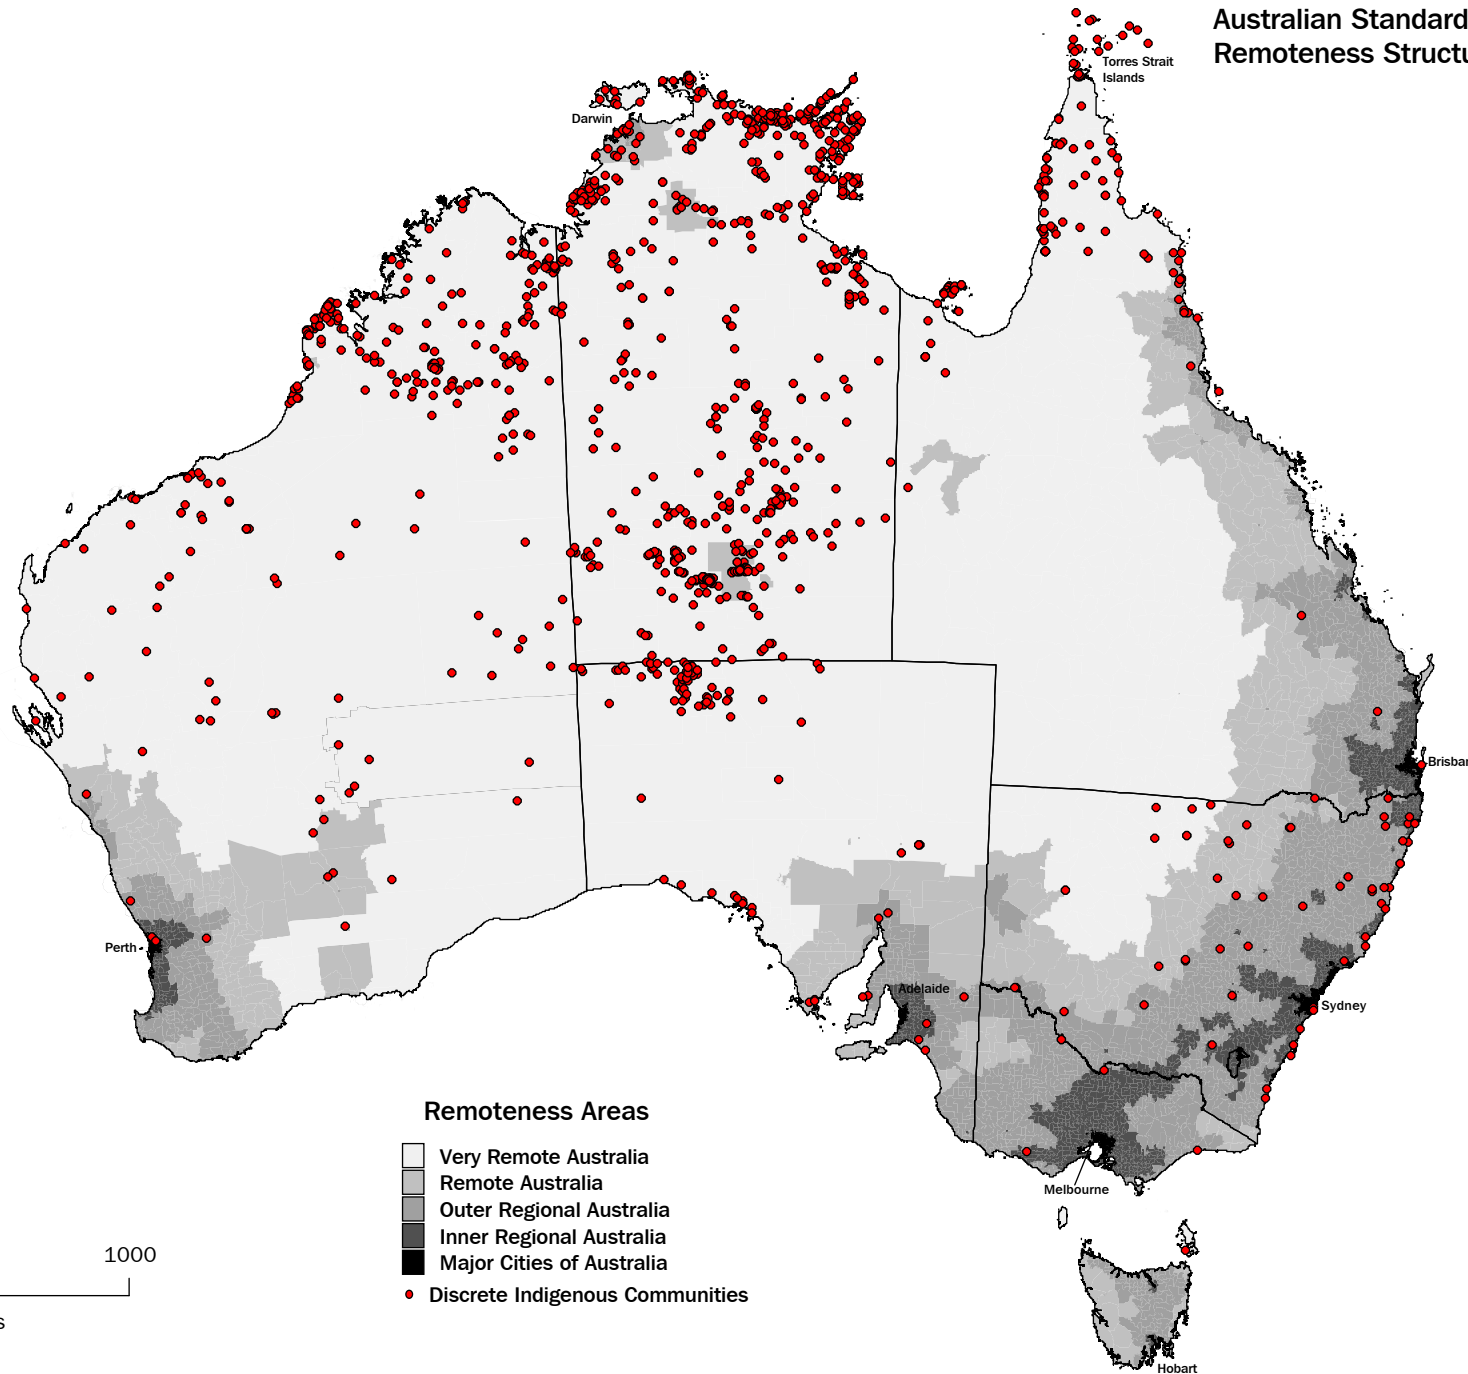

# Discrete Indigenous communities by Remoteness Areas

Australian Standard Geographical Classification  
Remoteness Structure 2001

## Remoteness Areas

- Very Remote Australia
- Remote Australia
- Outer Regional Australia
- Inner Regional Australia
- Major Cities of Australia
- Discrete Indigenous Communities