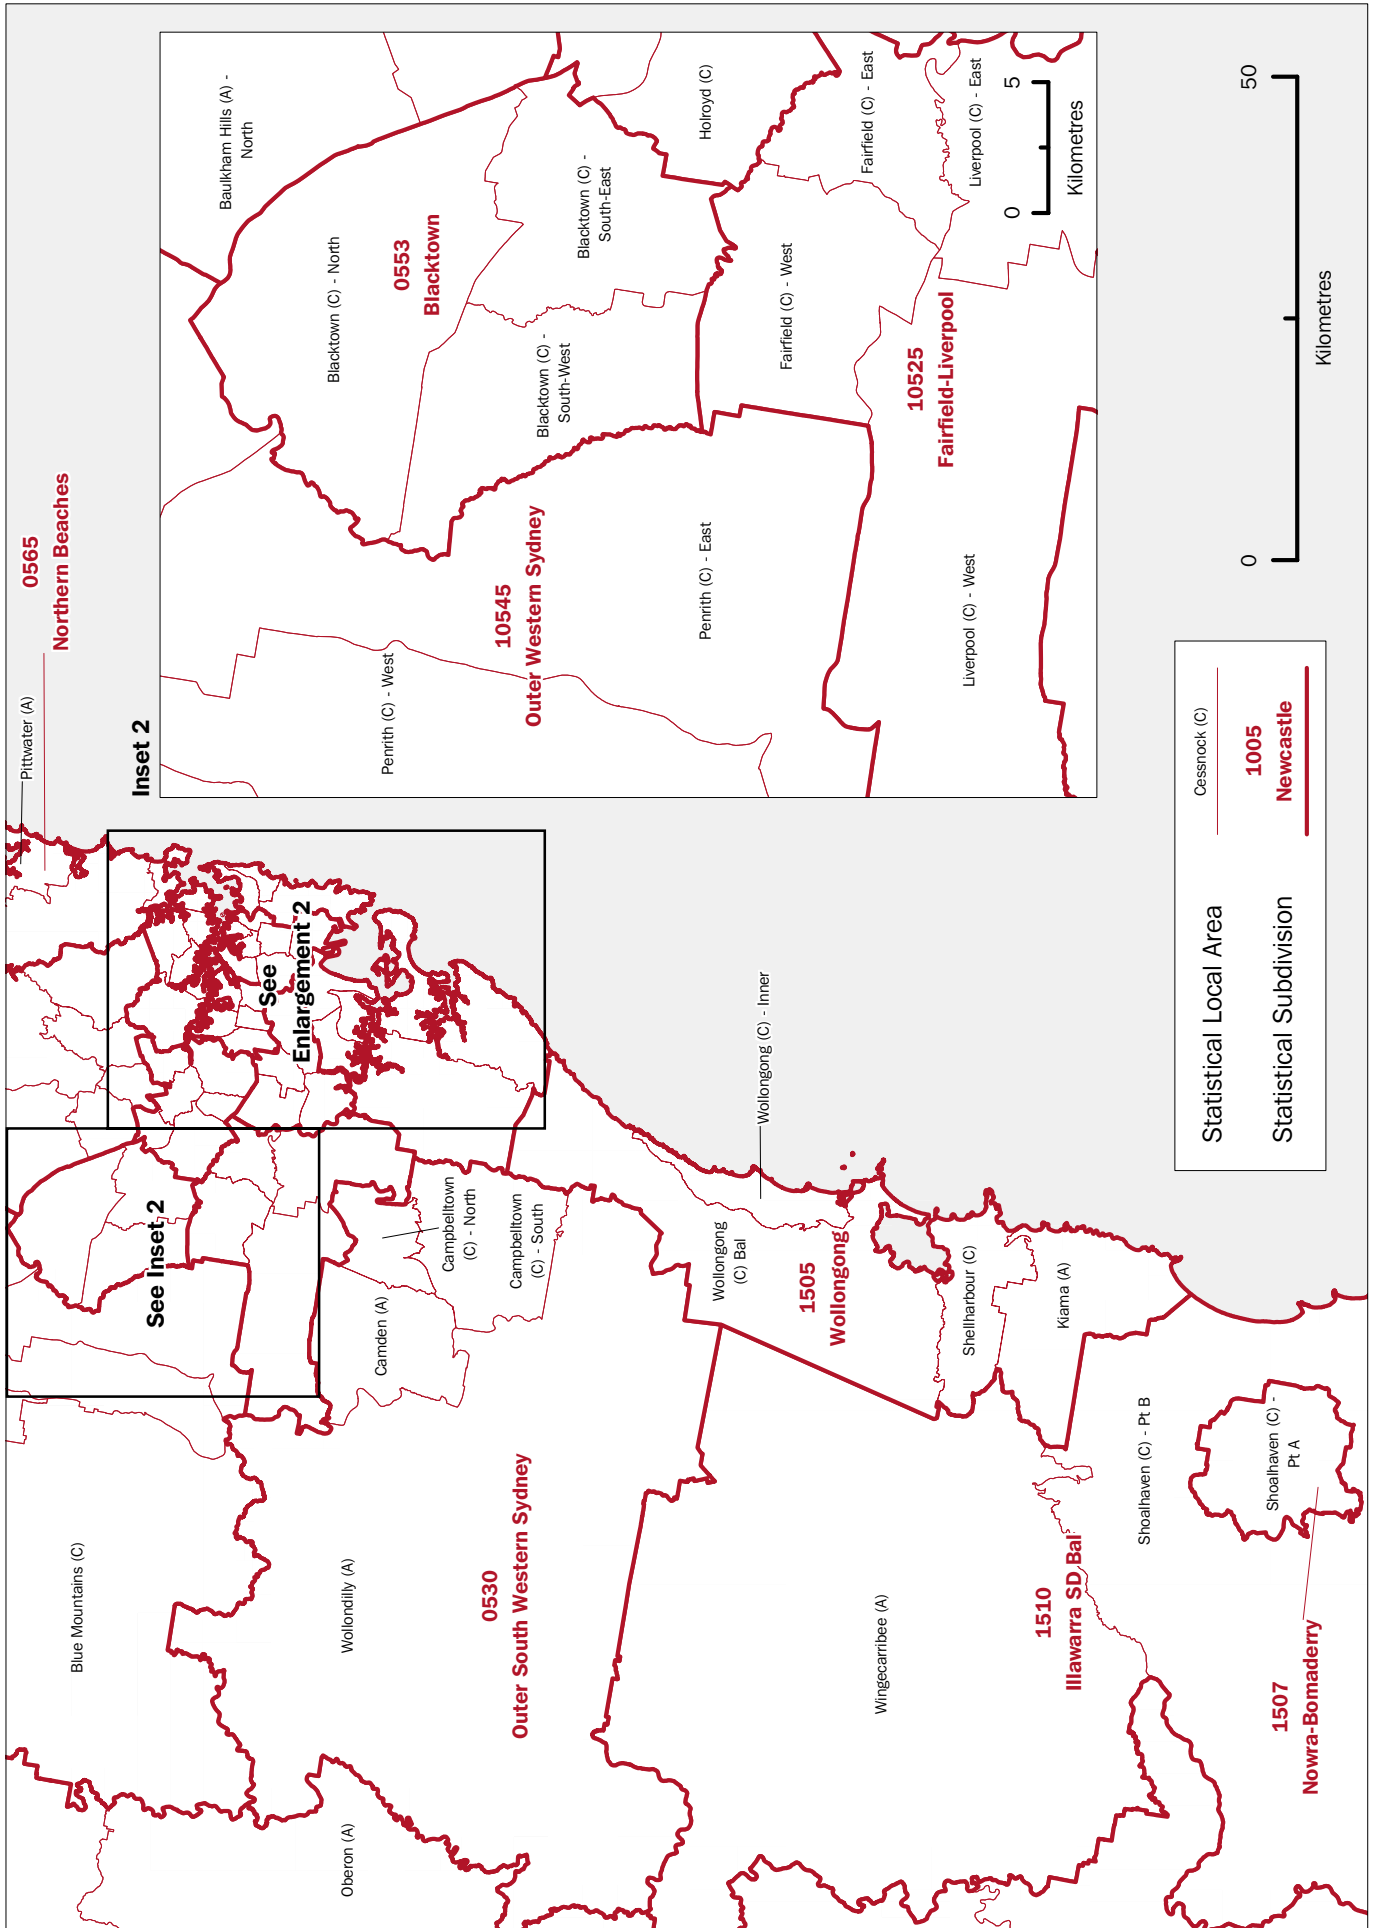

Statistical Subdivision	0553 Blacktown
Statistical Division	05 Sydney

NEW SOUTH WALES, Statistical Subdivisions and Statistical Local Areas: Enlargement 2

Enlargement 3

Enlargement 4

Enlargement 5