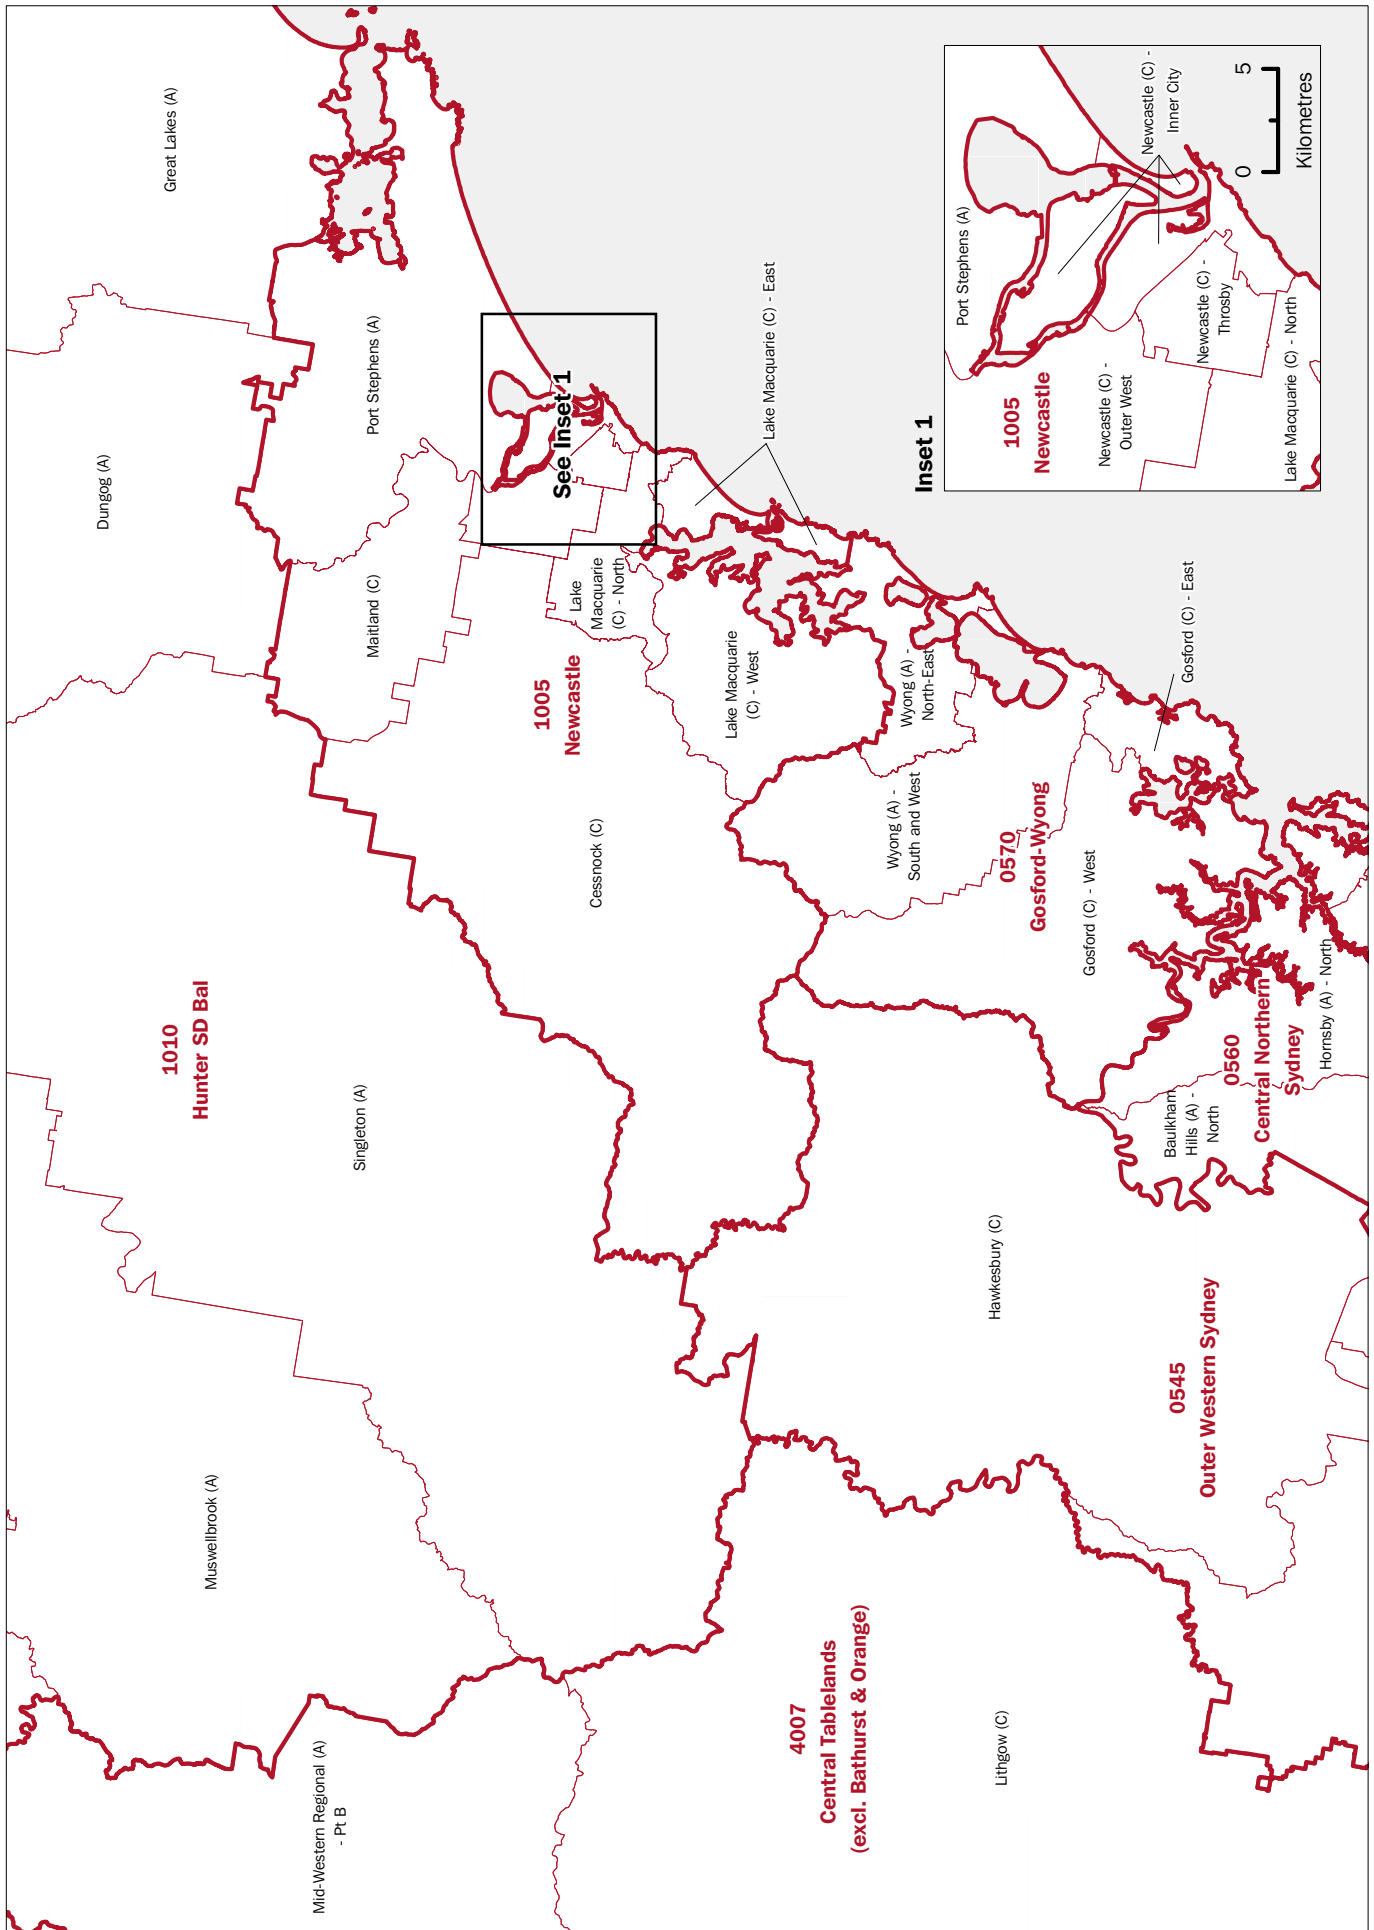

Statistical Subdivision	0553 Blacktown
Statistical Division	05 Sydney

NEW SOUTH WALES, Statistical Subdivisions and Statistical Local Areas: Enlargement 2

Enlargement 3

Enlargement 4

Enlargement 5