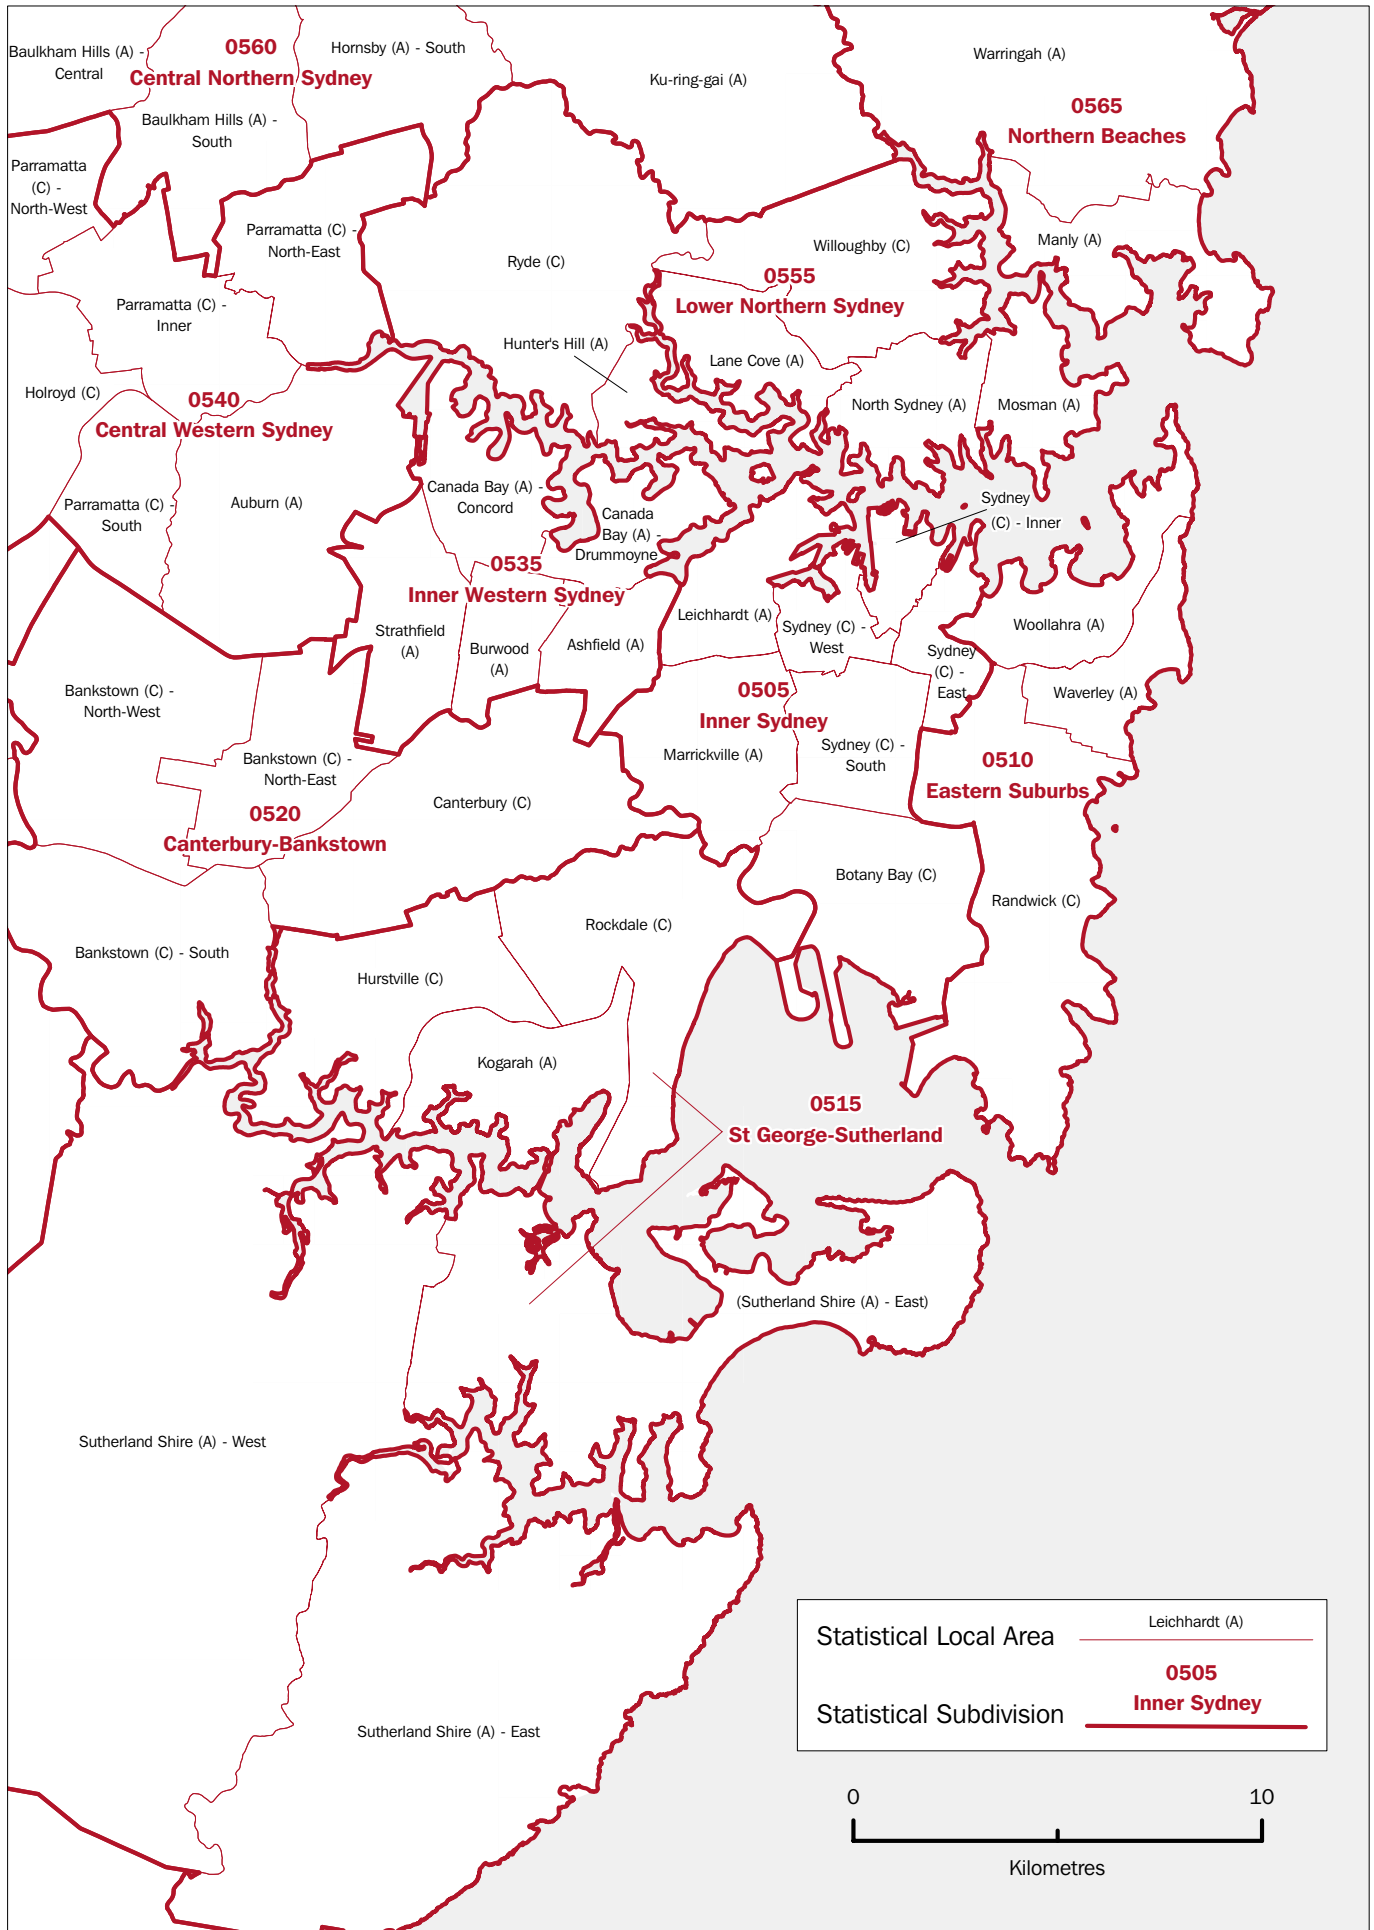

Statistical Subdivision	0553 Blacktown
Statistical Division	05 Sydney

NEW SOUTH WALES, Statistical Subdivisions and Statistical Local Areas: Enlargement 2

Enlargement 3

Enlargement 4

Enlargement 5