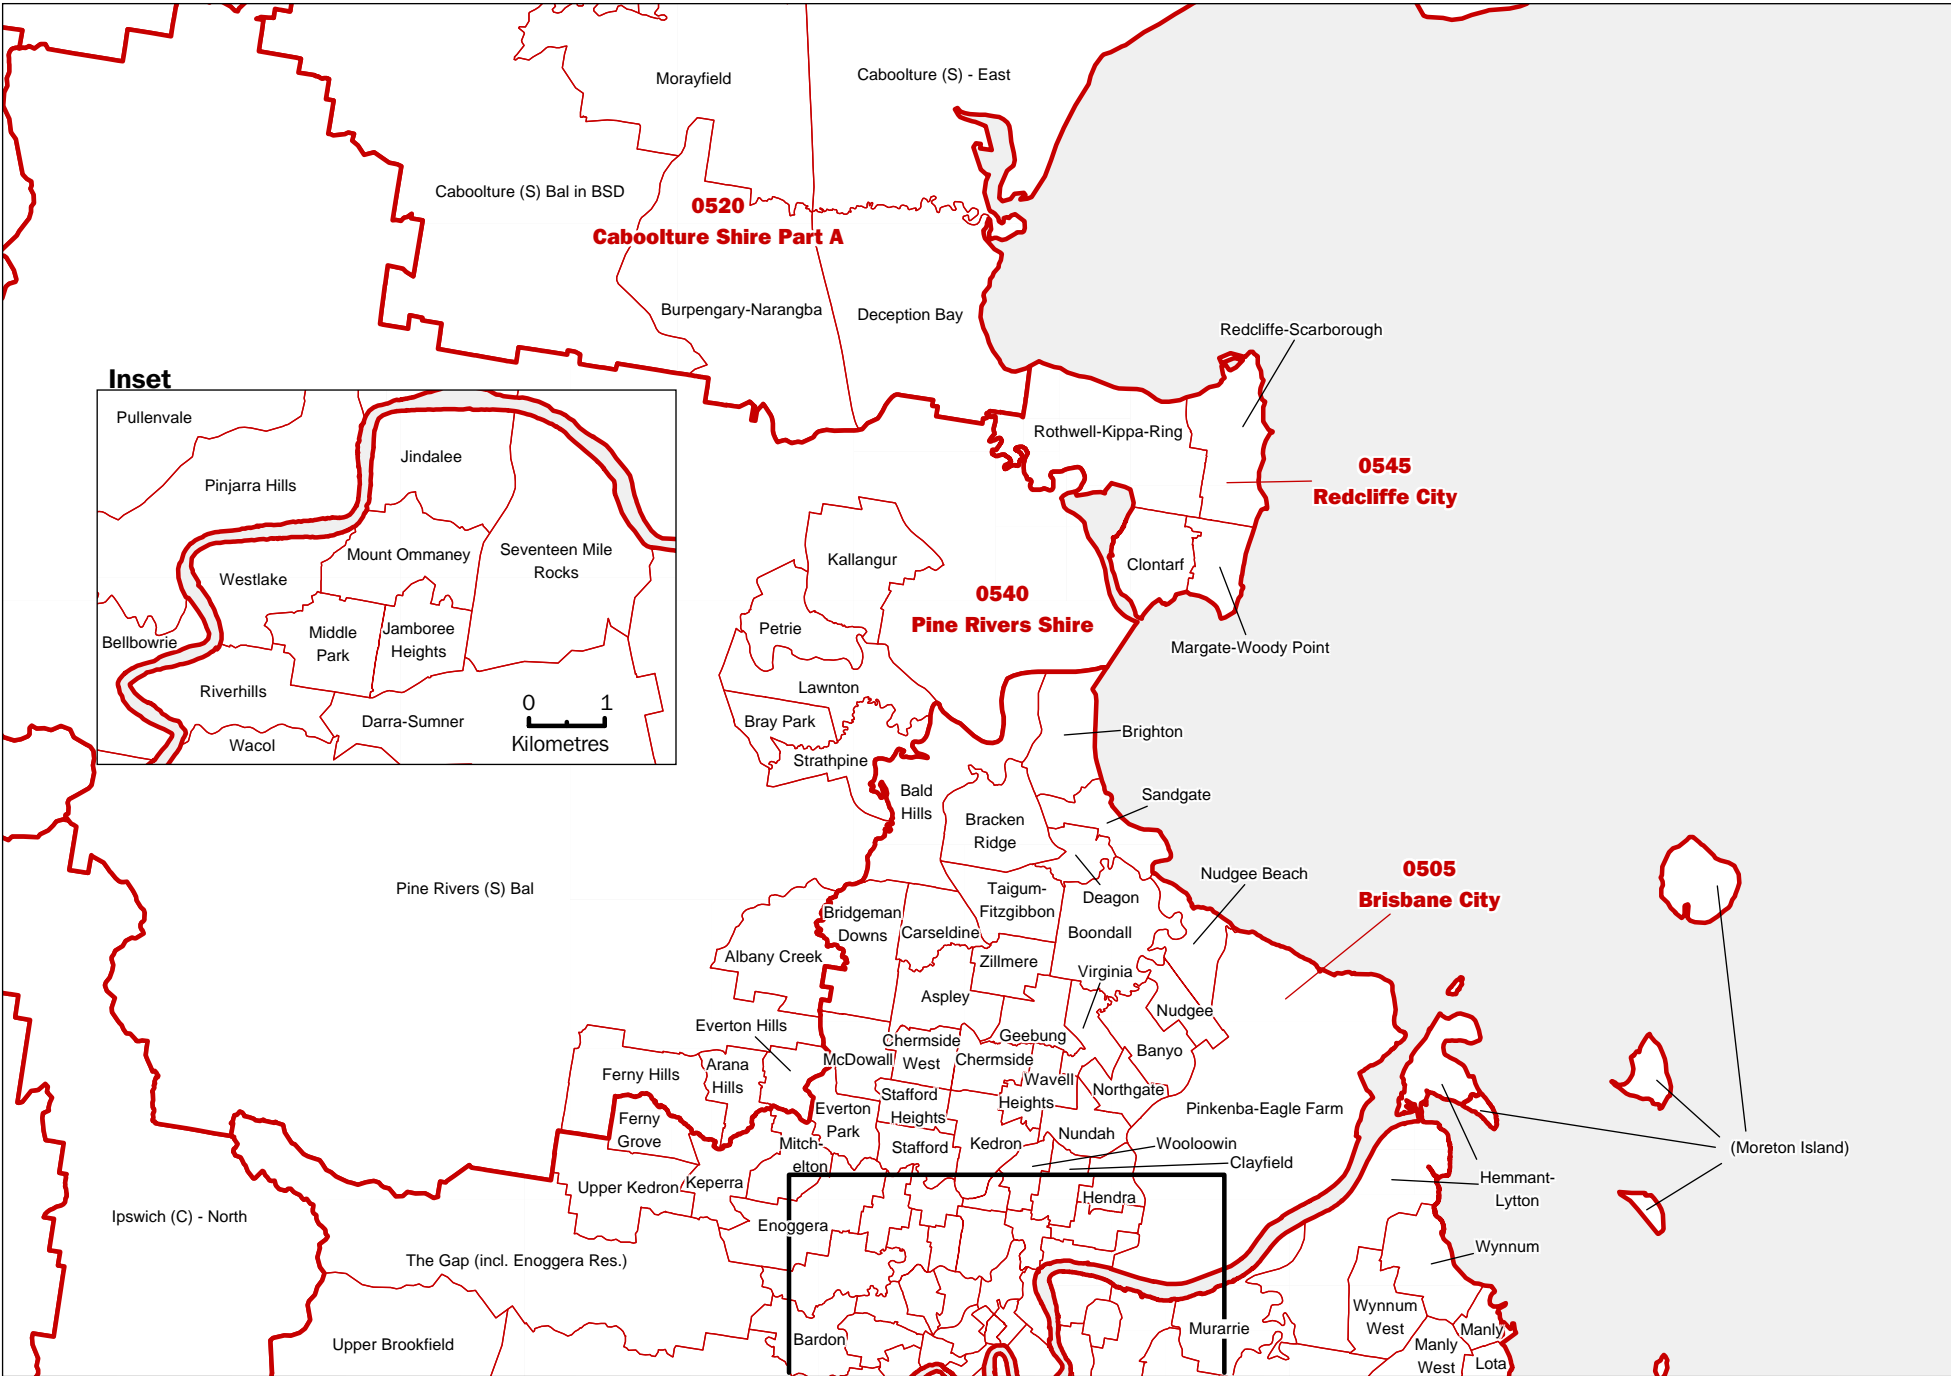

Crow's Nest (S)

Toowoomba (C) - North-West

Gatton (S)

Toowoomba (C) - Central

Toowoomba (C) - North-East

Toowoomba (C) - West

Toowoomba (C) - South-East

0 3
Kilometres

Millmerran (S)

Clifton (S)

Boonah (S)

Beaudesert (S) - Pt B

Guanaba-Currumbin Valley

Warwick (S) - North

Warwick (S) - Central

Warwick (S) - West

Warwick (S) - East

Inglewood (S)

0 70
Kilometres

Statistical Local Area
Statistical Subdivision

Gatton (S)
1505
Bundaberg

QUEENSLAND, ENLARGEMENT 3
 STATISTICAL SUBDIVISIONS AND STATISTICAL LOCAL AREAS, 1999 EDITION