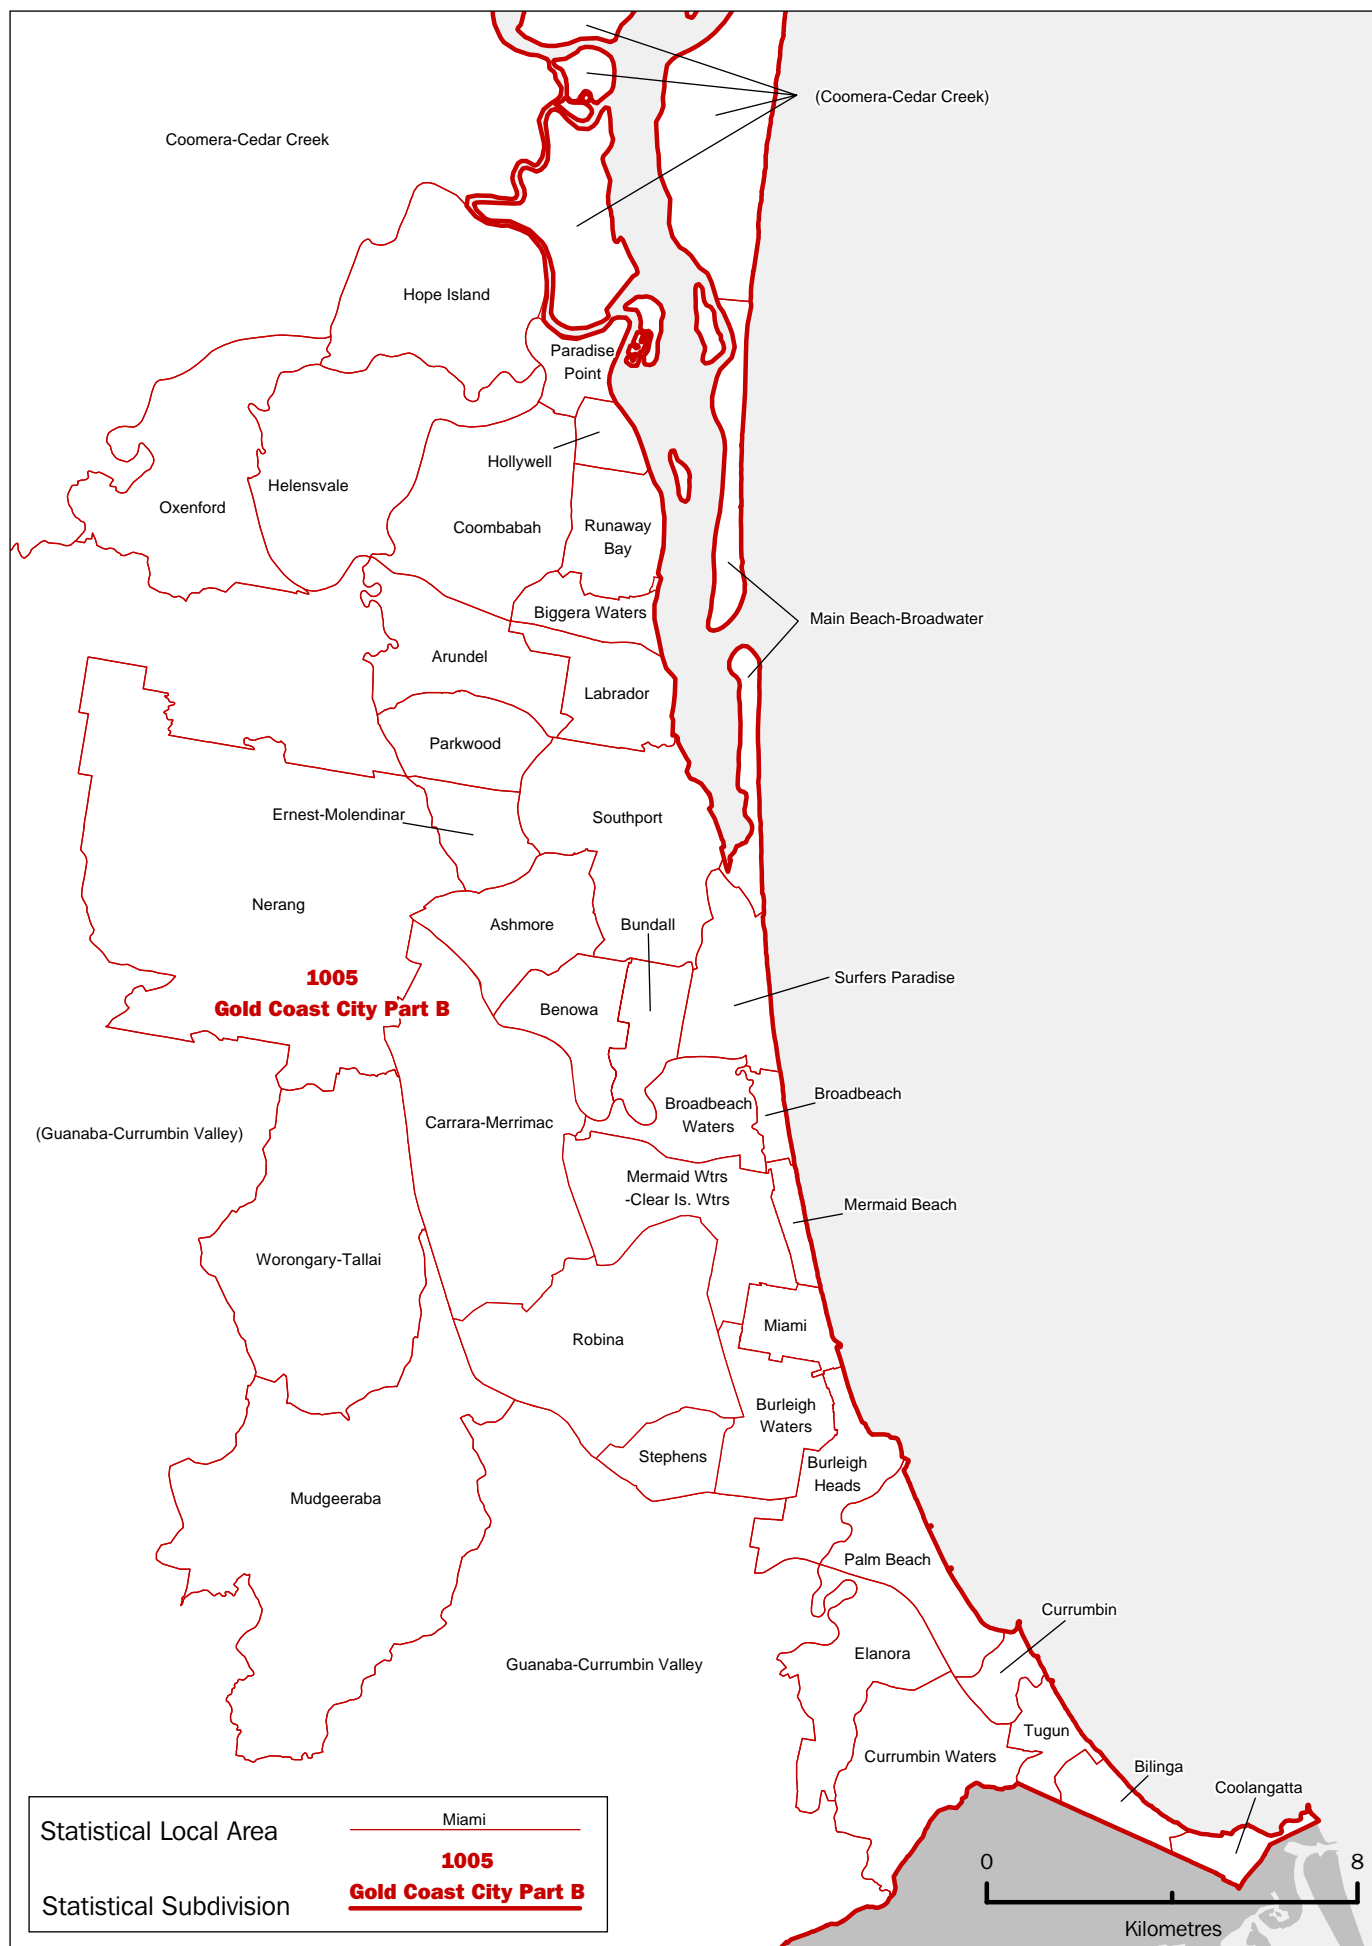

QUEENSLAND, ENLARGEMENT 4
STATISTICAL SUBDIVISIONS AND STATISTICAL LOCAL AREAS, 1999 EDITION