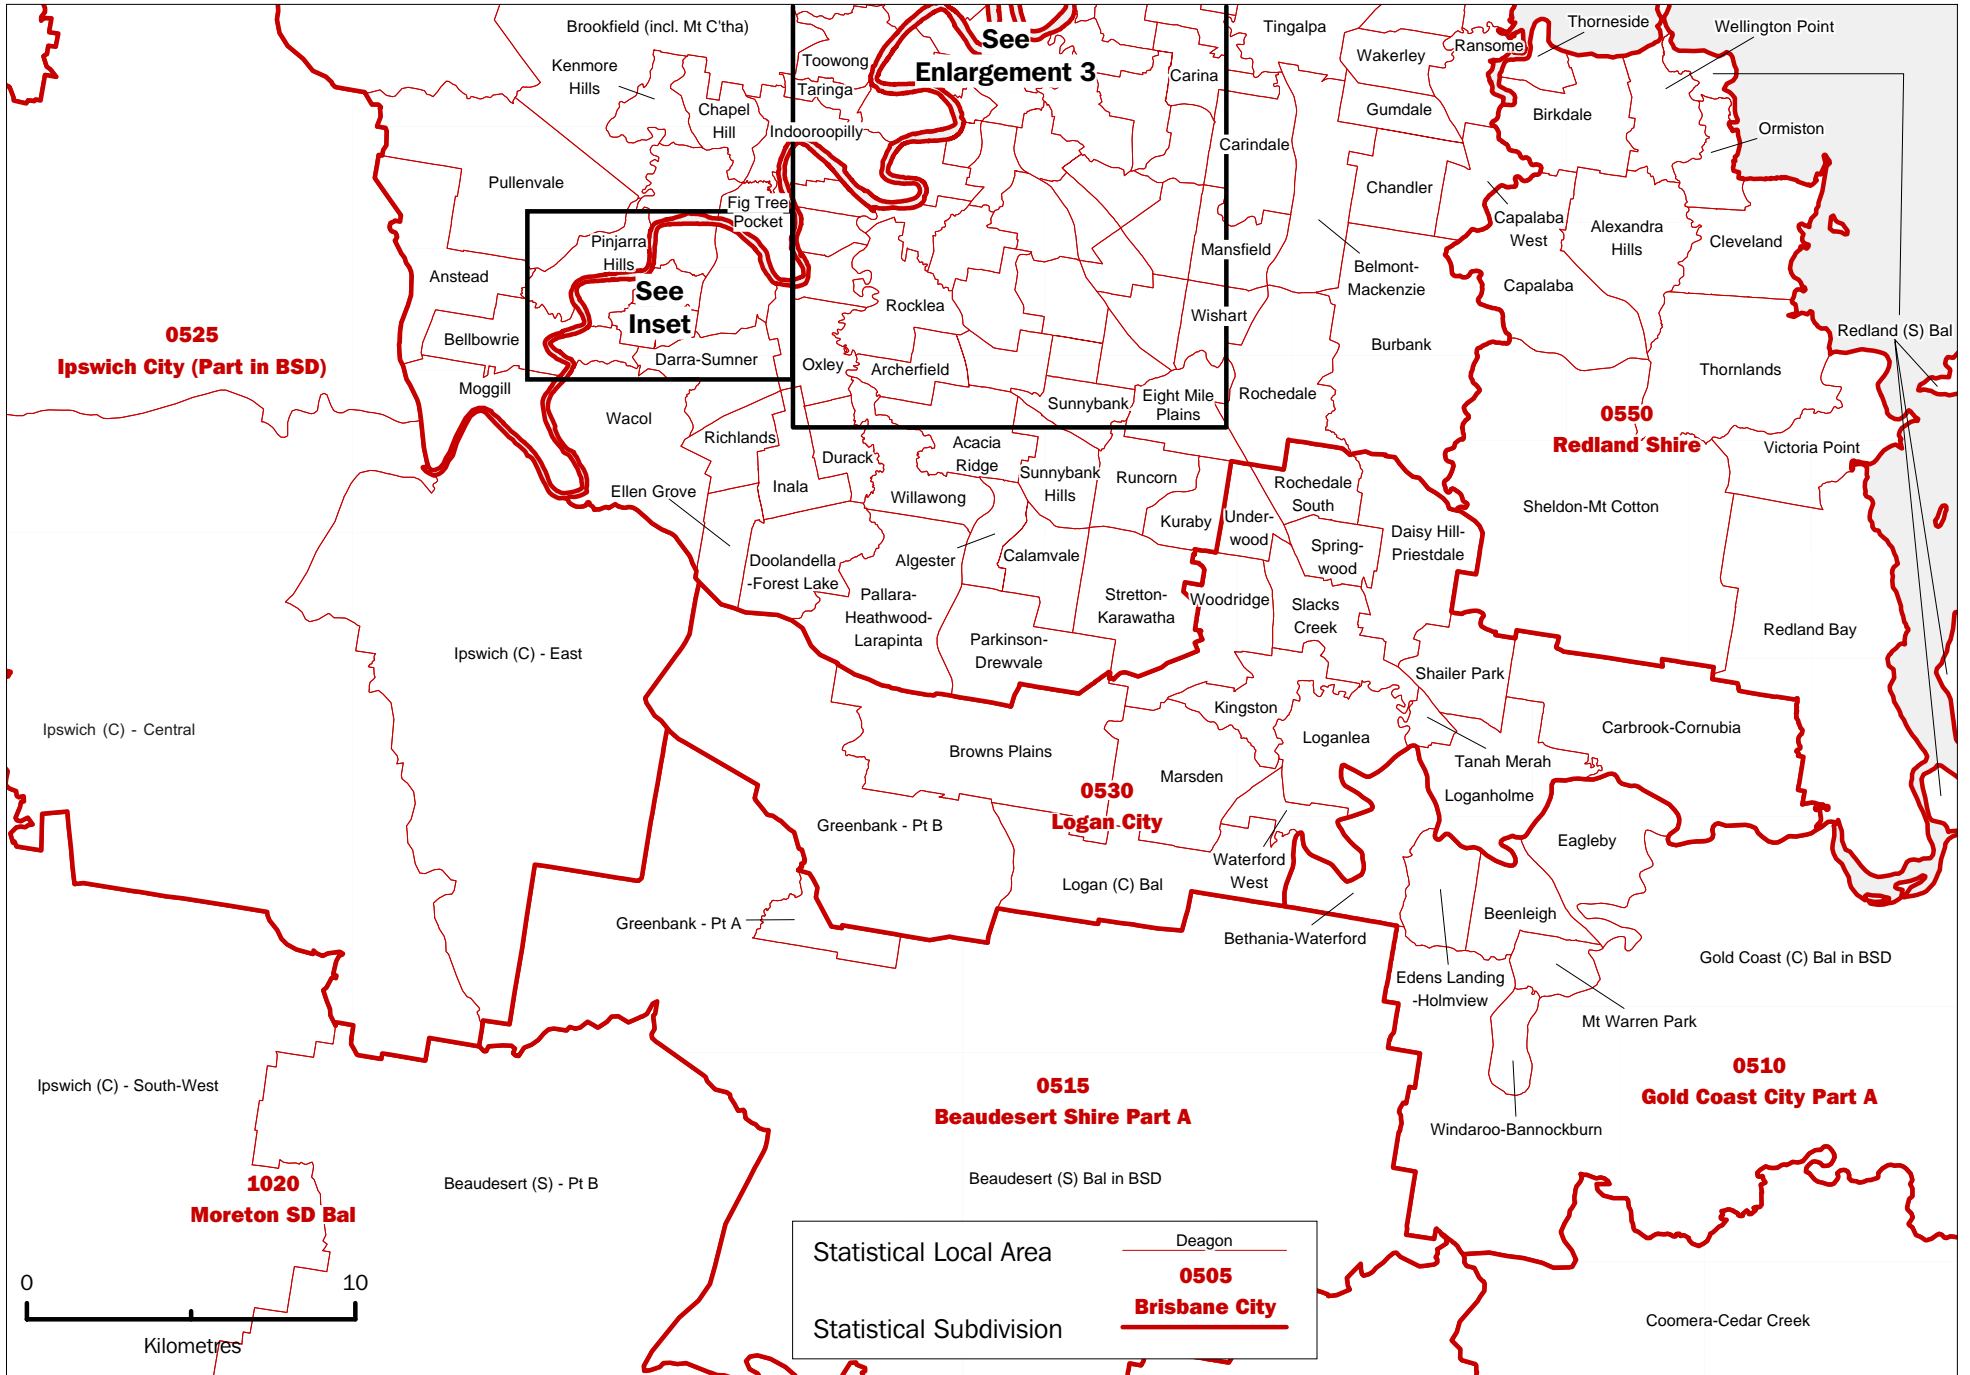

Crow's Nest (S)

Toowoomba (C) - North-West

Gatton (S)

Toowoomba (C) - Central

Toowoomba (C) - North-East

Toowoomba (C) - West

Toowoomba (C) - South-East

0 3
Kilometres

Millmerran (S)

Clifton (S)

Boonah (S)

Beaudesert (S) - Pt B

Guanaba-Currumbin Valley

Warwick (S) - North

Warwick (S) - Central

Warwick (S) - West

Warwick (S) - East

Inglewood (S)

0 70
Kilometres

Statistical Local Area
Statistical Subdivision

Gatton (S)
1505
Bundaberg

QUEENSLAND, ENLARGEMENT 3
 STATISTICAL SUBDIVISIONS AND STATISTICAL LOCAL AREAS, 1999 EDITION