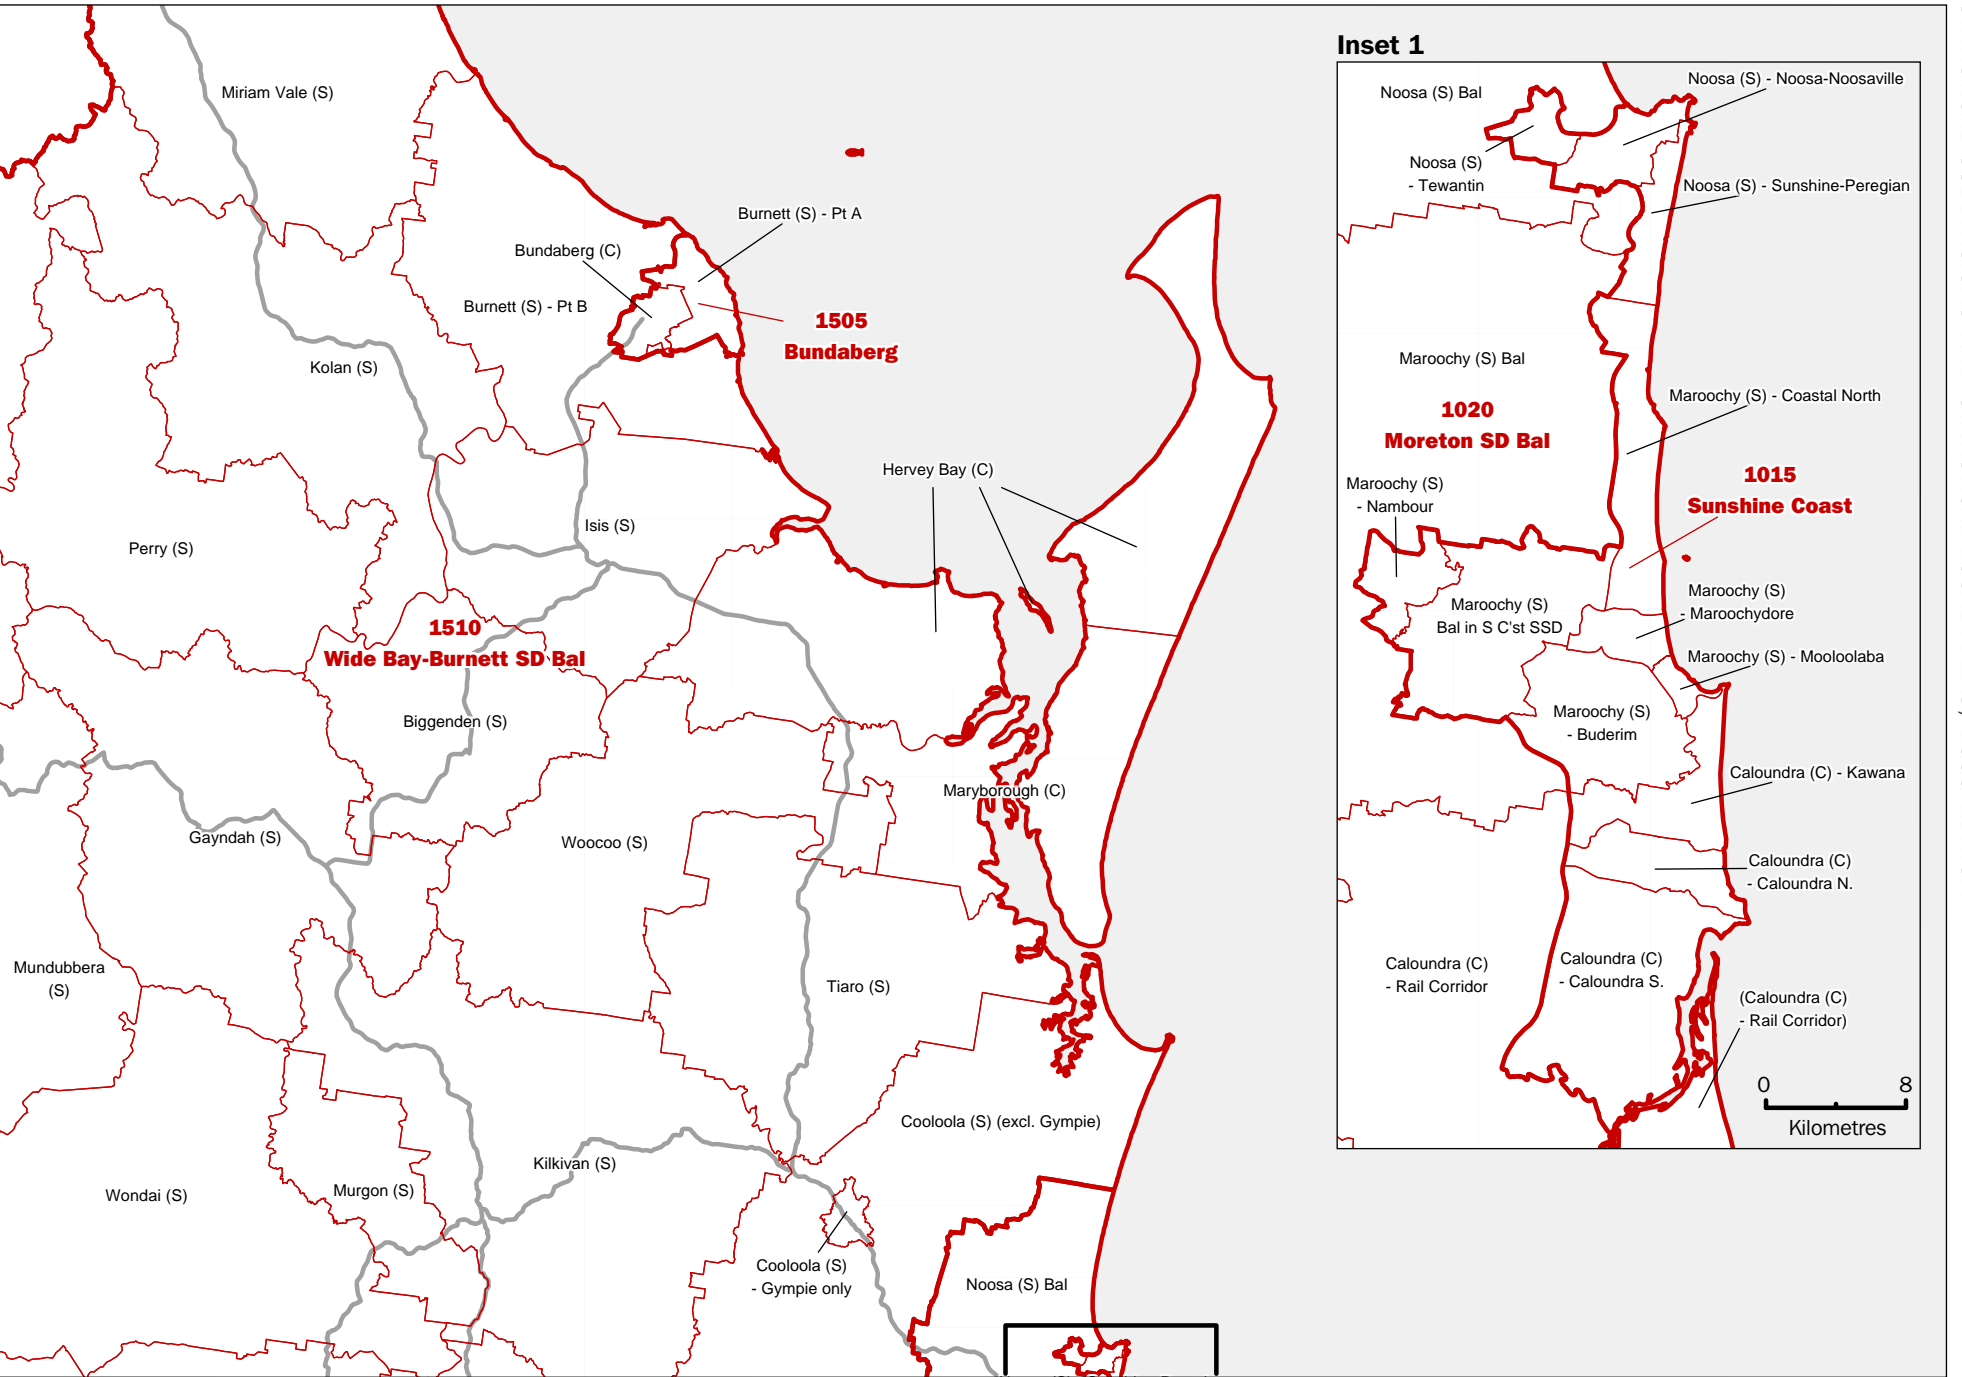

Balonne (S)

Waggamba (S)

Inglewood (S)

2005

Darling Downs SD Bal

Goondiwindi (T)

Stanthorpe (S)

Kingaroy (S)

Maroochy (S) Bal

See Inset 1

Nanango (S)

Kilcoy (S)

Caloundra (C) - Hinterland

Caloundra (C) - Rail Corridor

Bribie Island

0520
Caboolture Shire Part A

Caboolture (S) - Pt B

Caboolture (S) - Central

Caboolture (S) - East

Caboolture (S) Bal in BSD

Morayfield

Burpengary - Narangba

Deception Bay

Pine Rivers (S) Bal

Millmerran (S)

Clifton (S)

Boonah (S)

Beaudesert (S) - Pt B

Guanaba-Currumbin Valley

Warwick (S) - North

Warwick (S) - Central

Warwick (S) - West