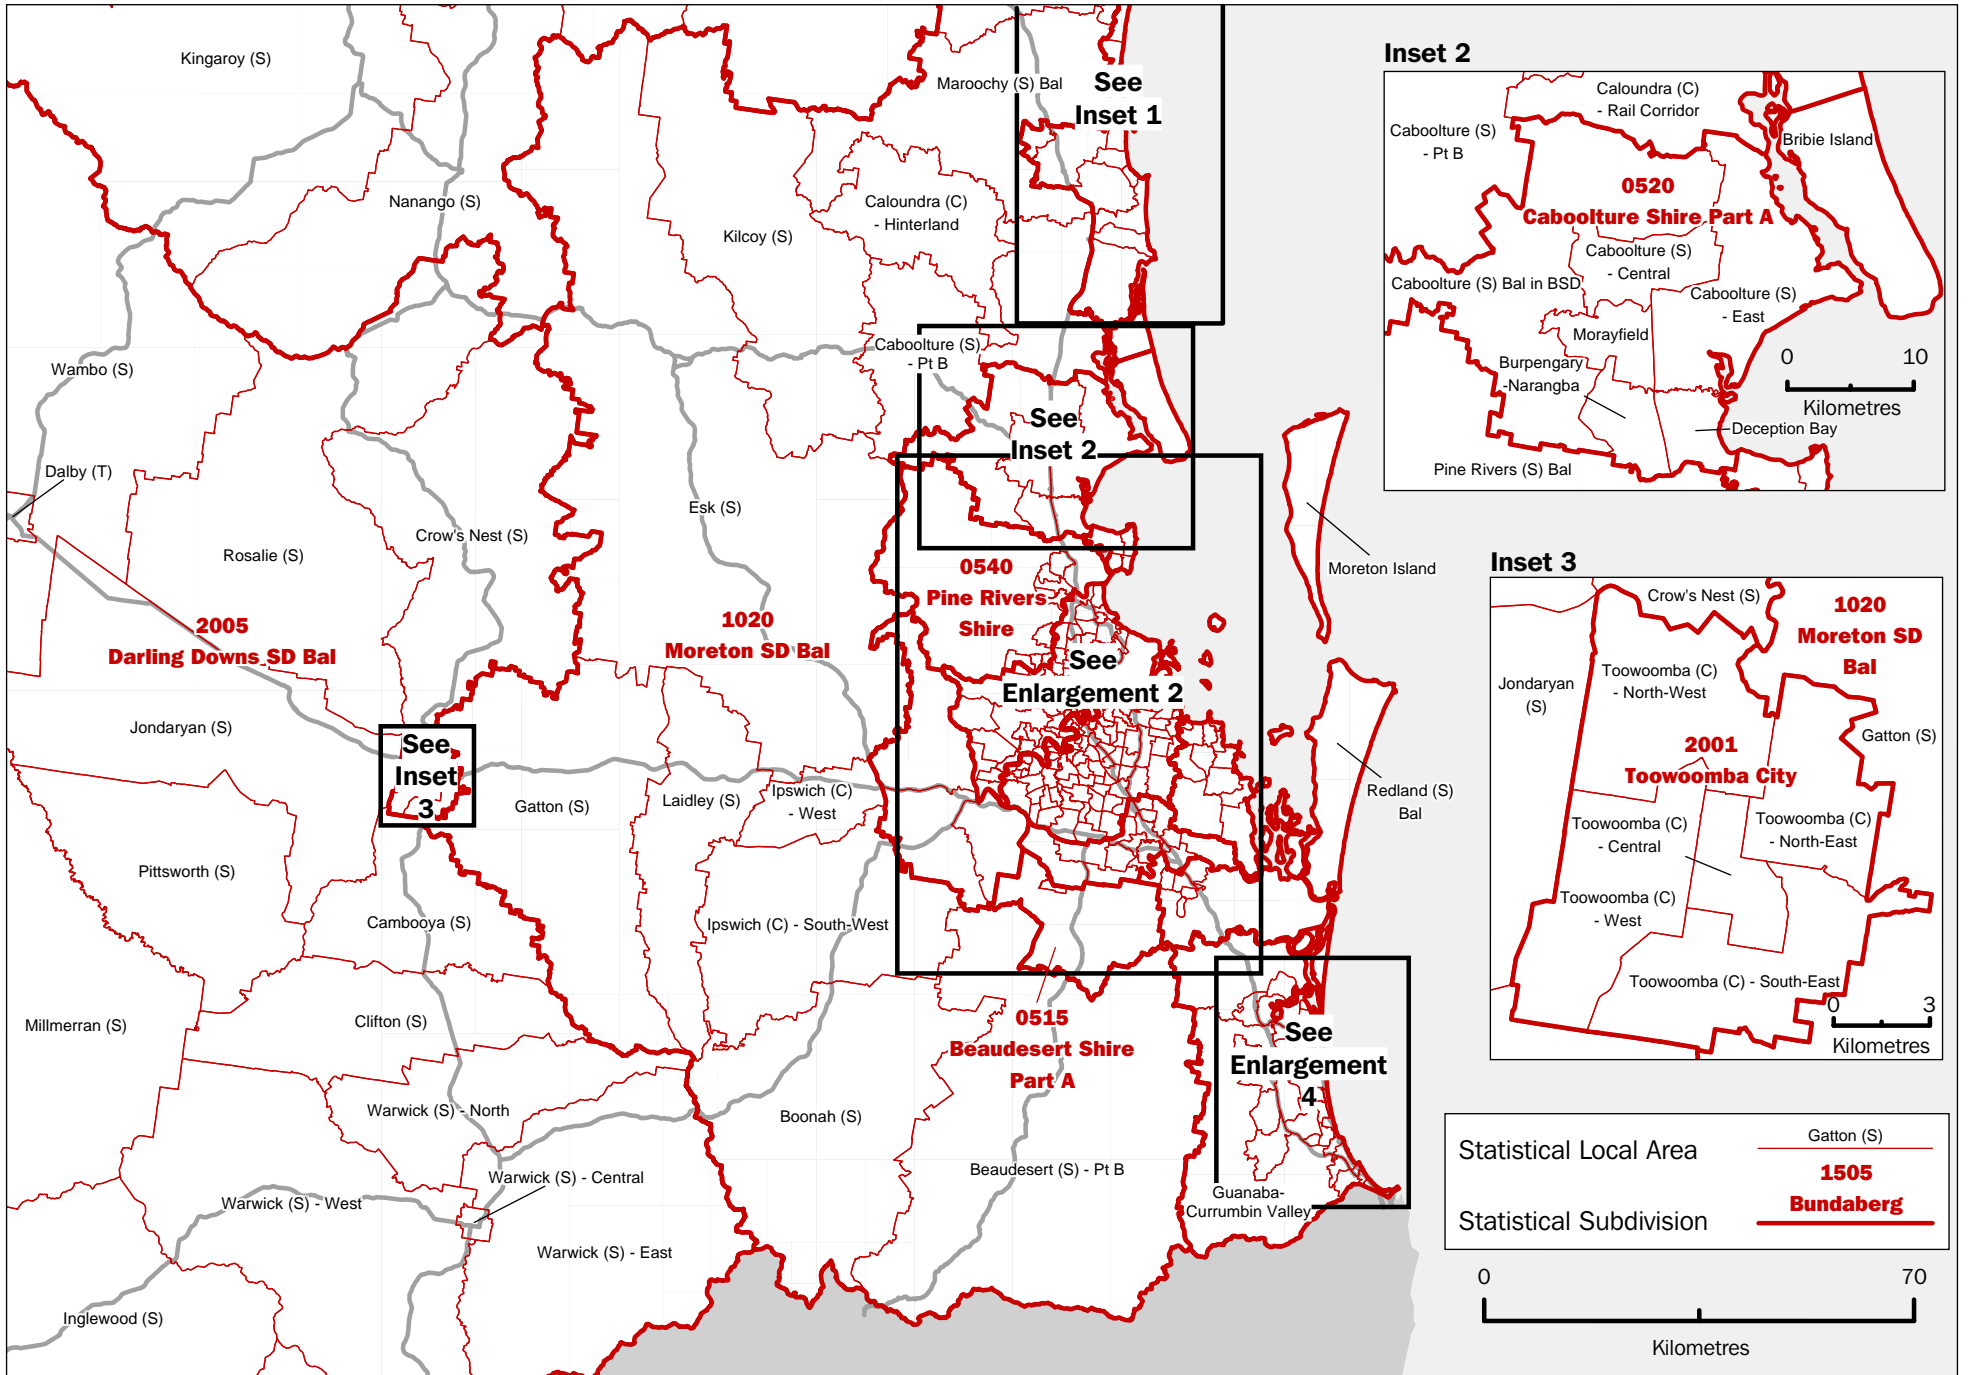

Balonne (S)

Waggamba (S)

Inglewood (S)

2005

Darling Downs SD Bal

Goondiwindi (T)

Stanthorpe (S)

Kingaroy (S)

Maroochy (S) Bal

See Inset 1

Nanango (S)

Kilcoy (S)

Caloundra (C) - Hinterland

Caloundra (C) - Rail Corridor

Bribie Island

0520
Caboolture Shire Part A

Caboolture (S) - Pt B

Caboolture (S) - Central

Caboolture (S) - East

Caboolture (S) Bal in BSD

Morayfield

Burpengary - Narangba

Deception Bay

Pine Rivers (S) Bal

Millmerran (S)

Clifton (S)

Boonah (S)

Beaudesert (S) - Pt B

Guanaba-Currumbin Valley

Warwick (S) - North

Warwick (S) - Central

Warwick (S) - West