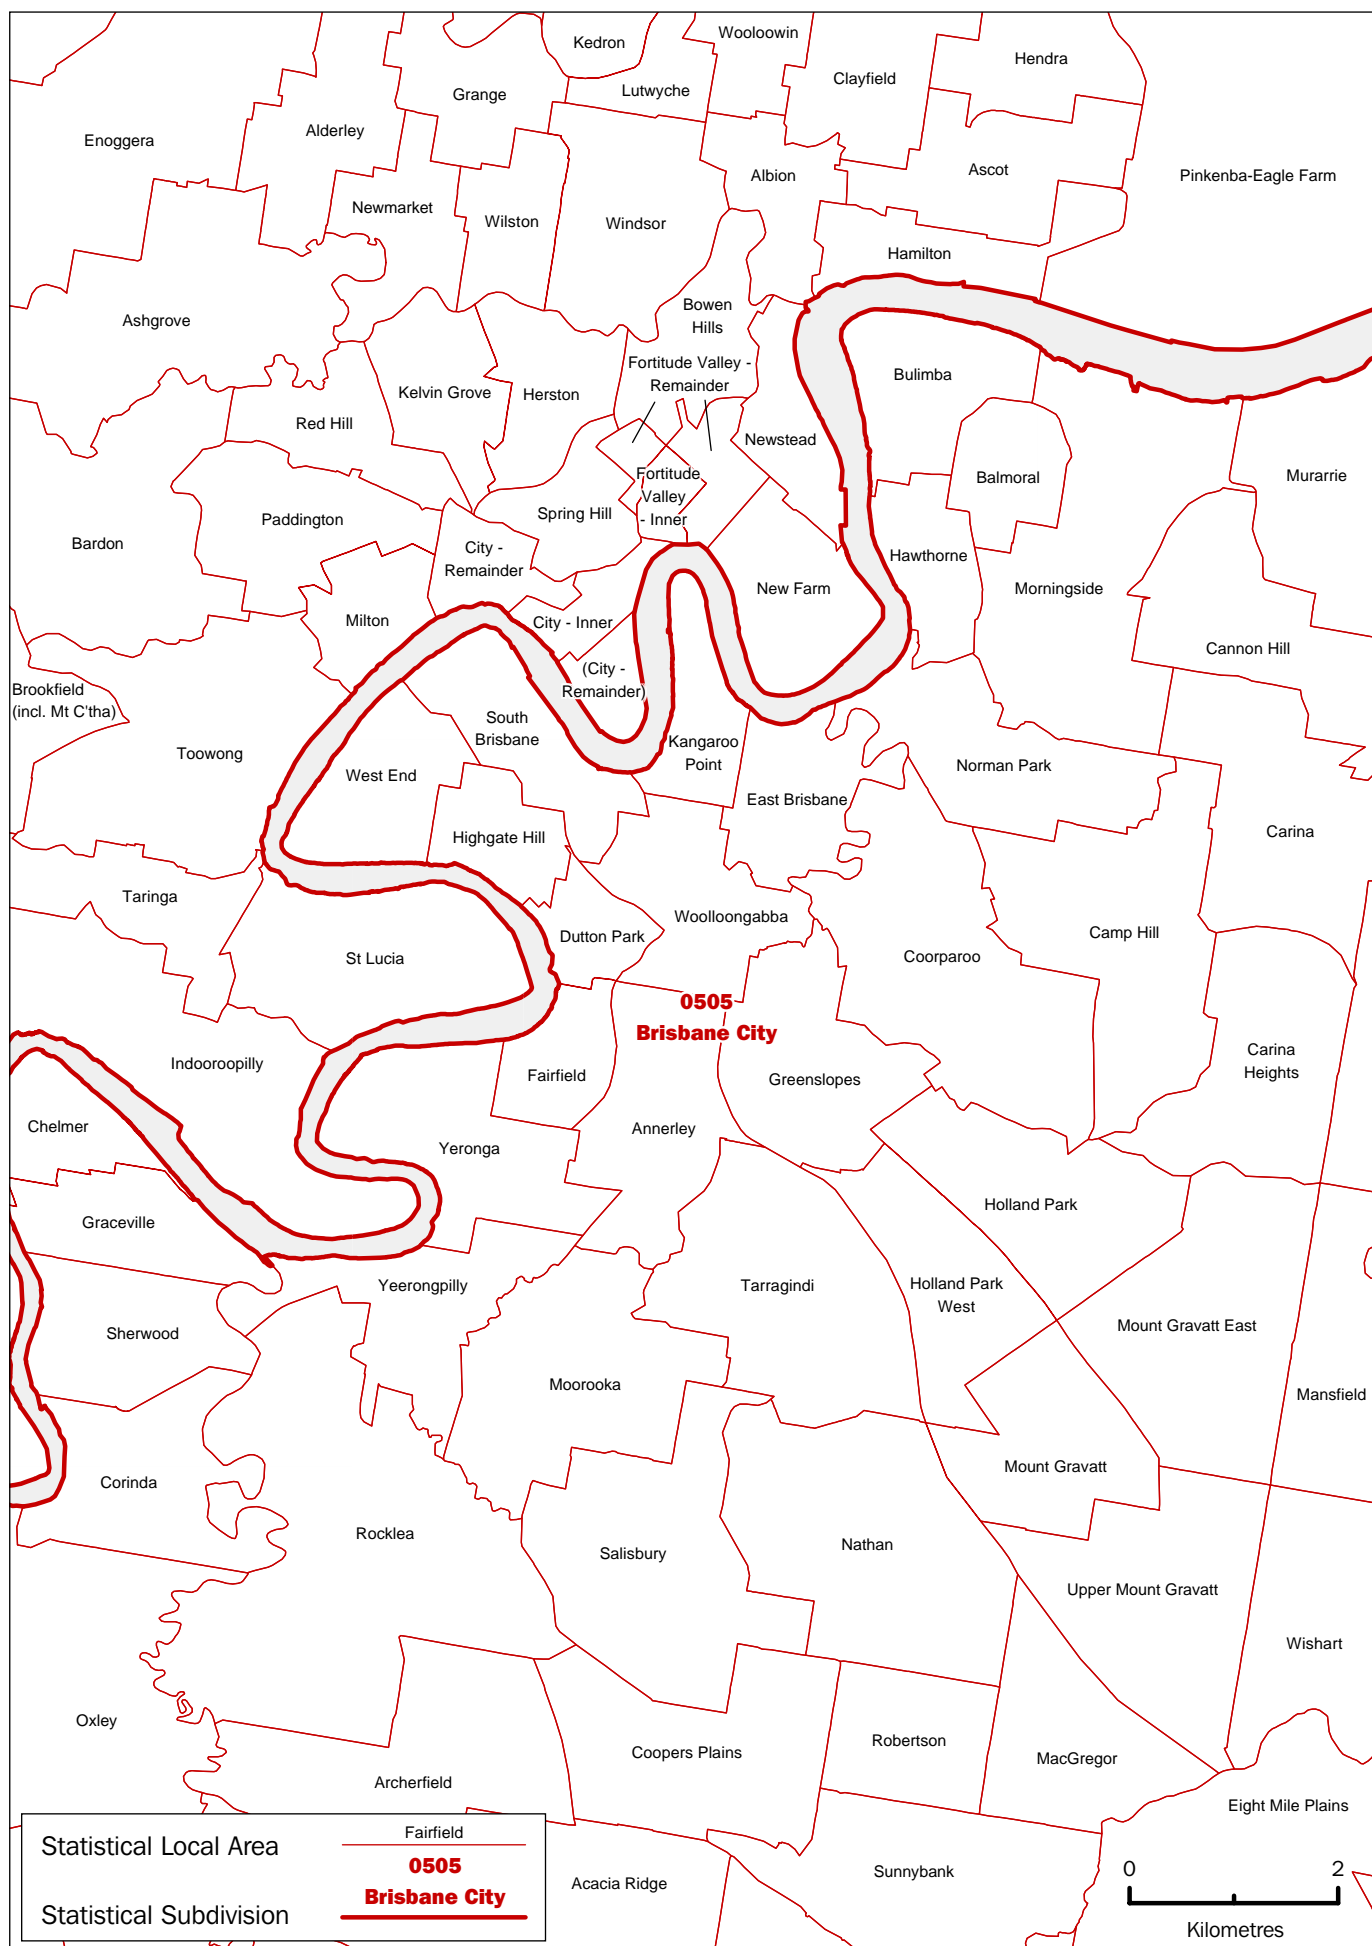

QUEENSLAND, ENLARGEMENT 3
STATISTICAL SUBDIVISIONS AND STATISTICAL LOCAL AREAS, 1999 EDITION