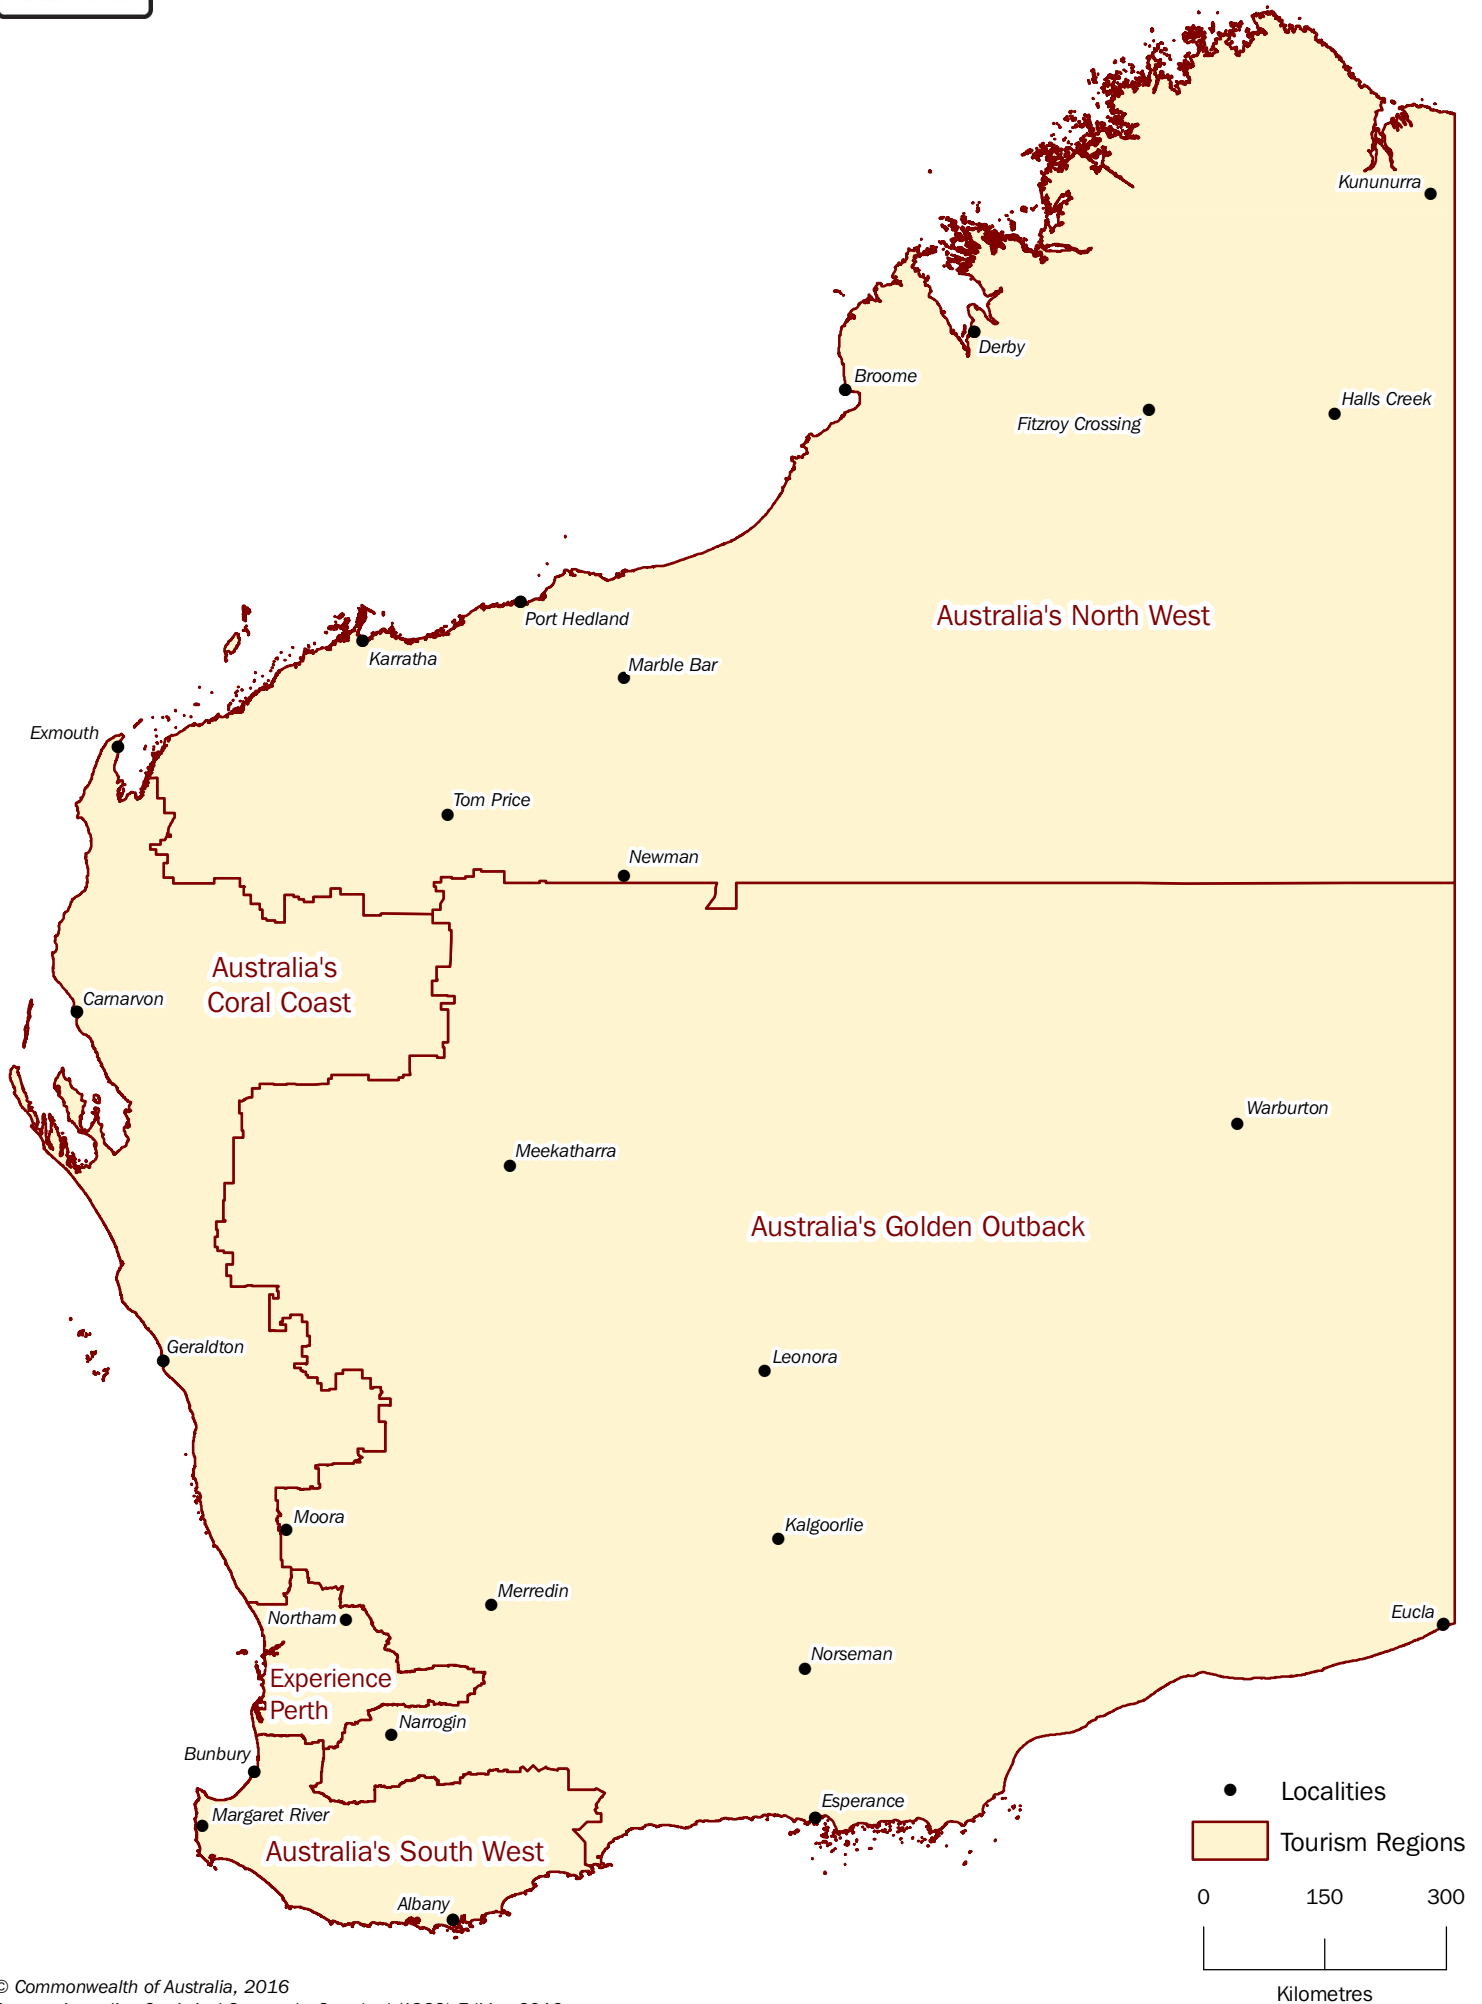

Tourism Regions, New South Wales, 2016

Based on ASGS 2016 edition

Inset - Lord Howe Island

Tourism Regions, Western Australia, 2016

Based on ASGS 2016 edition

Tourism Regions, Northern Territory, 2016

Based on ASGS 2016 edition