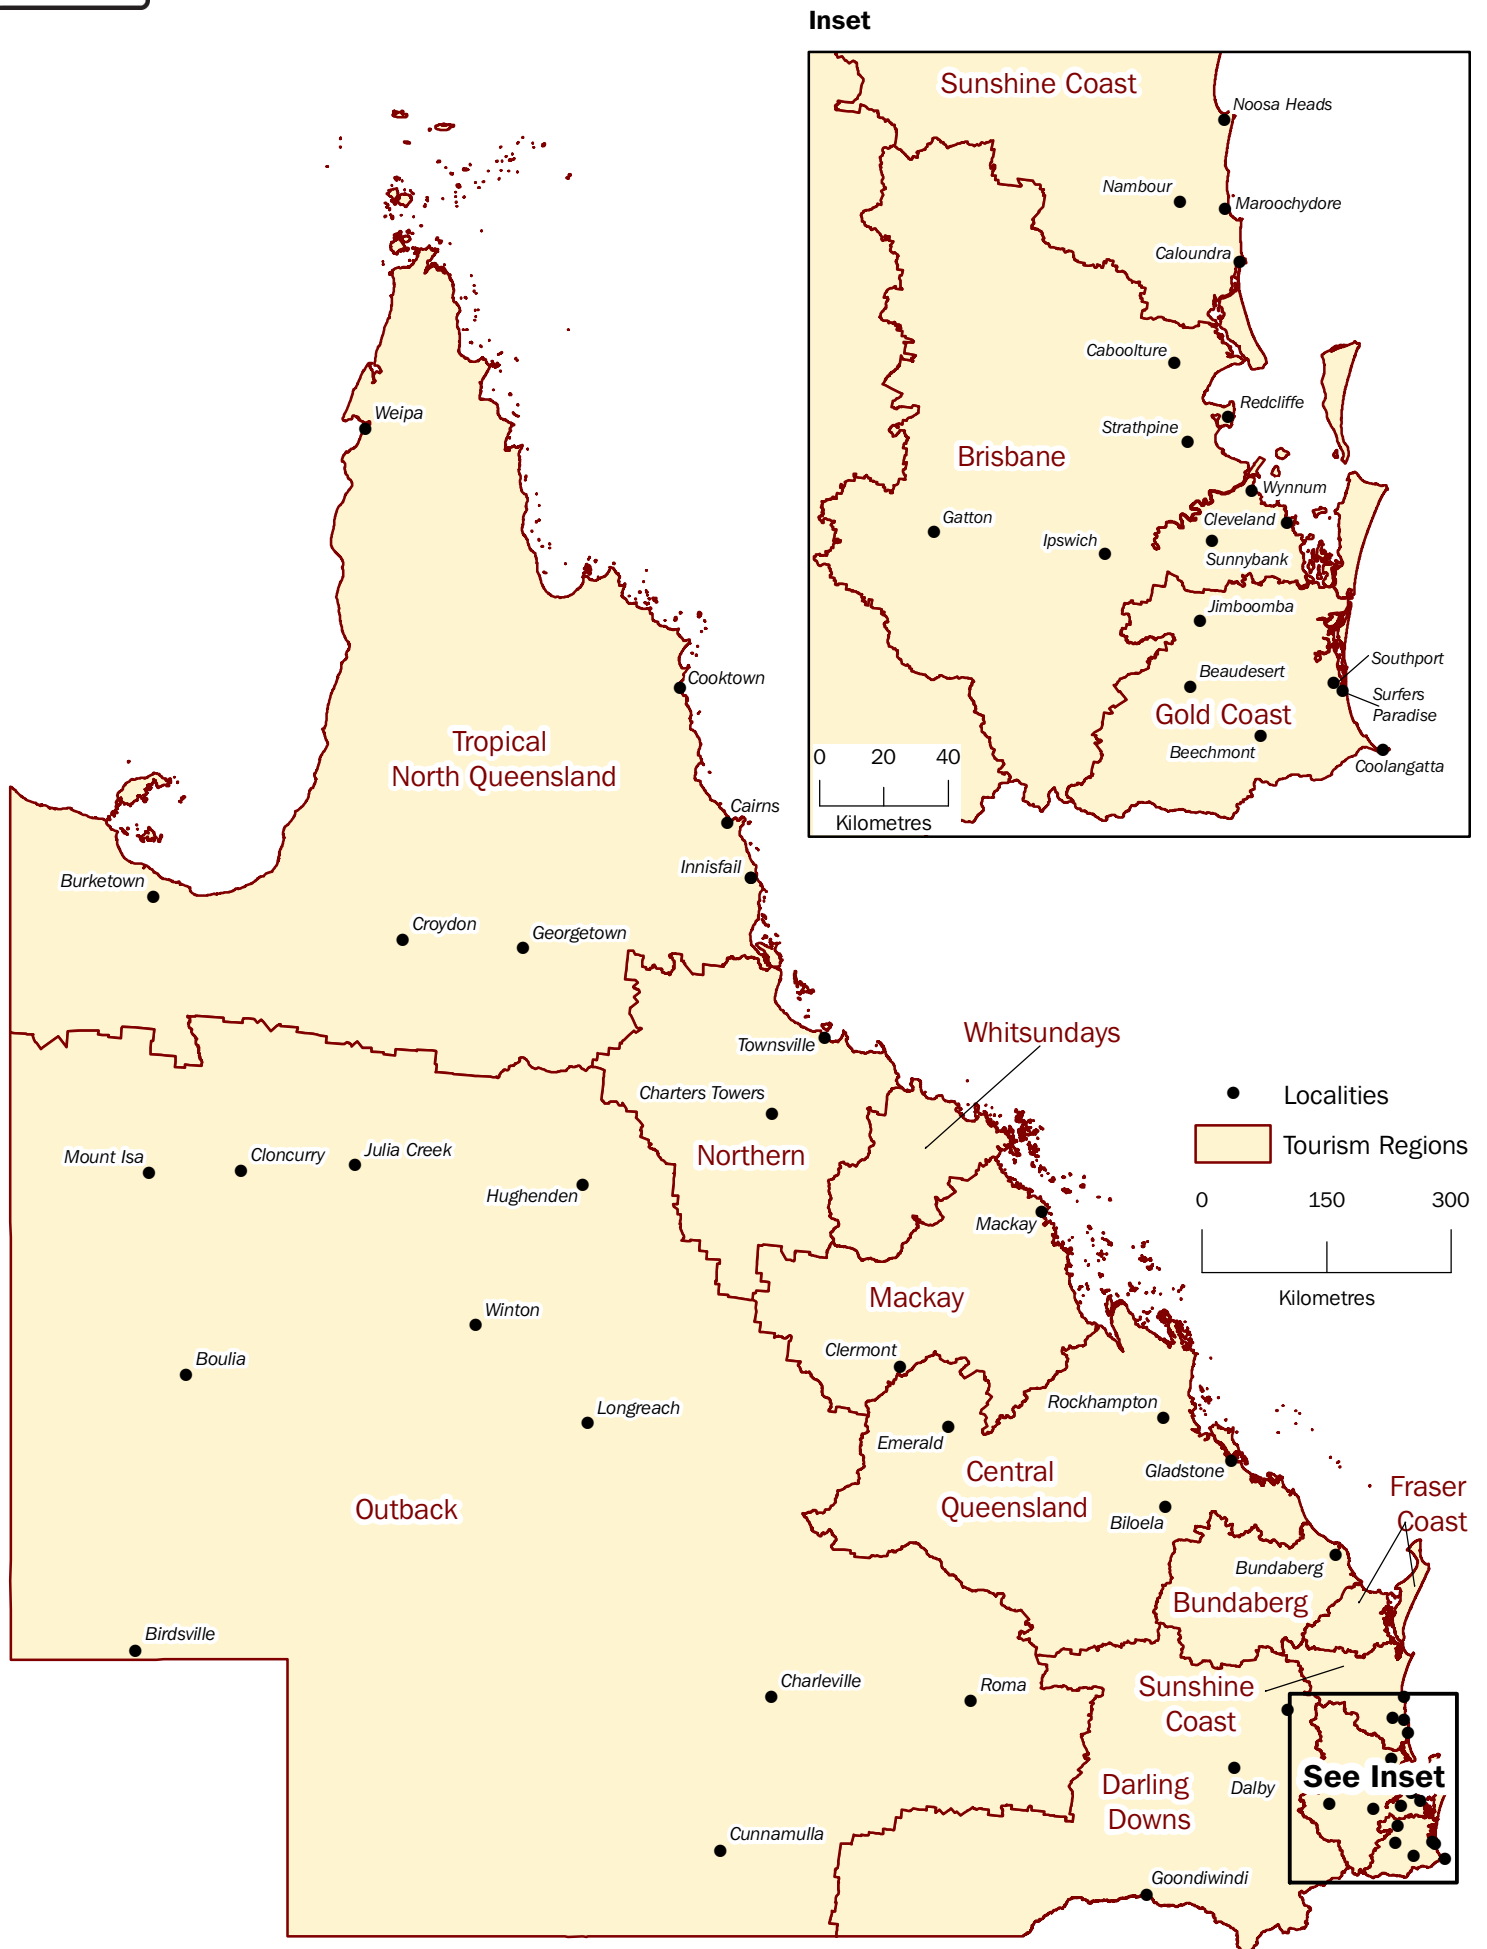

Tourism Regions, New South Wales, 2016

Based on ASGS 2016 edition

Inset - Lord Howe Island

Tourism Regions, Western Australia, 2016

Based on ASGS 2016 edition

Tourism Regions, Northern Territory, 2016

Based on ASGS 2016 edition