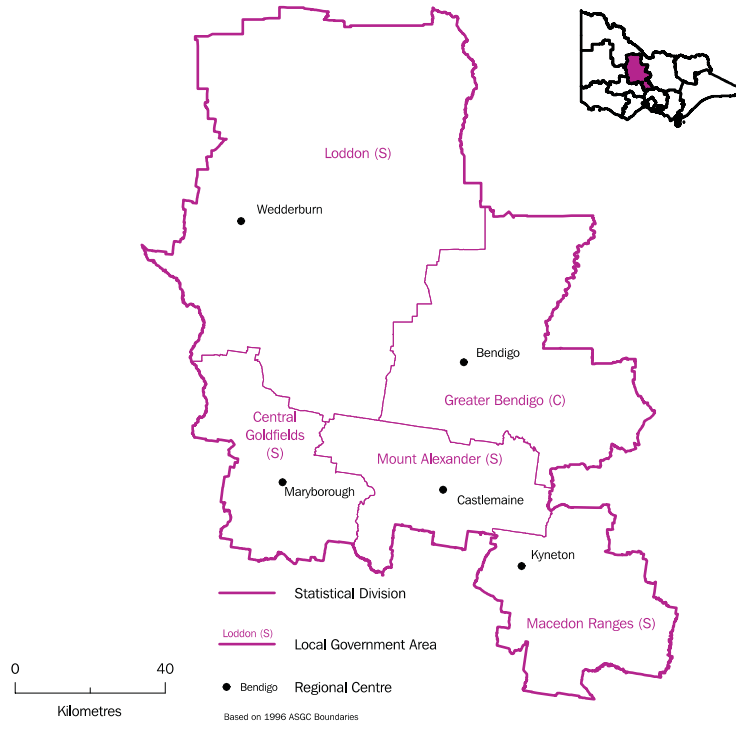

Appendix—Maps

Labour Force Dissemination Regions
Victoria

Based on Labour Force Dissemination Regions 1997

Labour Force Dissemination Regions

Enlargement - Melbourne Major Statistical Region

Based on Labour Force Dissemination Regions 1997

Statistical Divisions, Victoria

Barwon Statistical Division

Western District Statistical Division

Central Highlands Statistical Division

Wimmera Statistical Division

Mallee Statistical Division

Loddon Statistical Division

Goulburn Statistical Division

Ovens-Murray Statistical Division

East Gippsland Statistical Division

Gippsland Statistical Division

Inner Melbourne and Southern Melbourne Statistical Subdivisions

Western Melbourne and Melton-Wyndham Statistical Subdivisions

Greater Dandenong City, South Eastern Outer Melbourne, Frankston City and Mornington Peninsula Shire Statistical Subdivisions