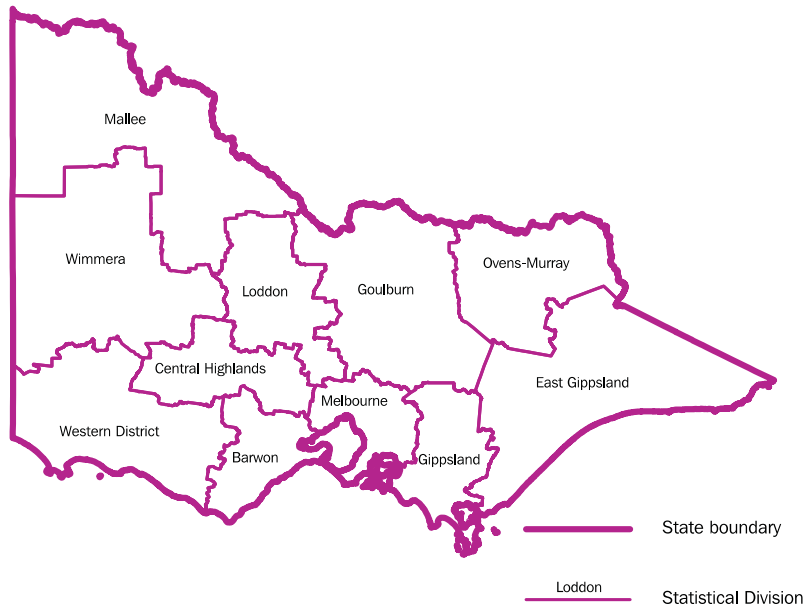

Appendix—Maps

Labour Force Dissemination Regions
Victoria

Based on Labour Force Dissemination Regions 1997

Labour Force Dissemination Regions

Enlargement - Melbourne Major Statistical Region

Based on Labour Force Dissemination Regions 1997

Statistical Divisions, Victoria

Barwon Statistical Division

Western District Statistical Division

Central Highlands Statistical Division

Wimmera Statistical Division

Mallee Statistical Division

Loddon Statistical Division

Moreland City, Northern Middle Melbourne, Hume City and Northern Outer Melbourne Statistical Subdivisions

Boroondara City, Eastern Middle Melbourne, Eastern Outer Melbourne Statistical Subdivisions, and Yarra Ranges Shire

Greater Dandenong City, South Eastern Outer Melbourne, Frankston City and Mornington Peninsula Shire Statistical Subdivisions