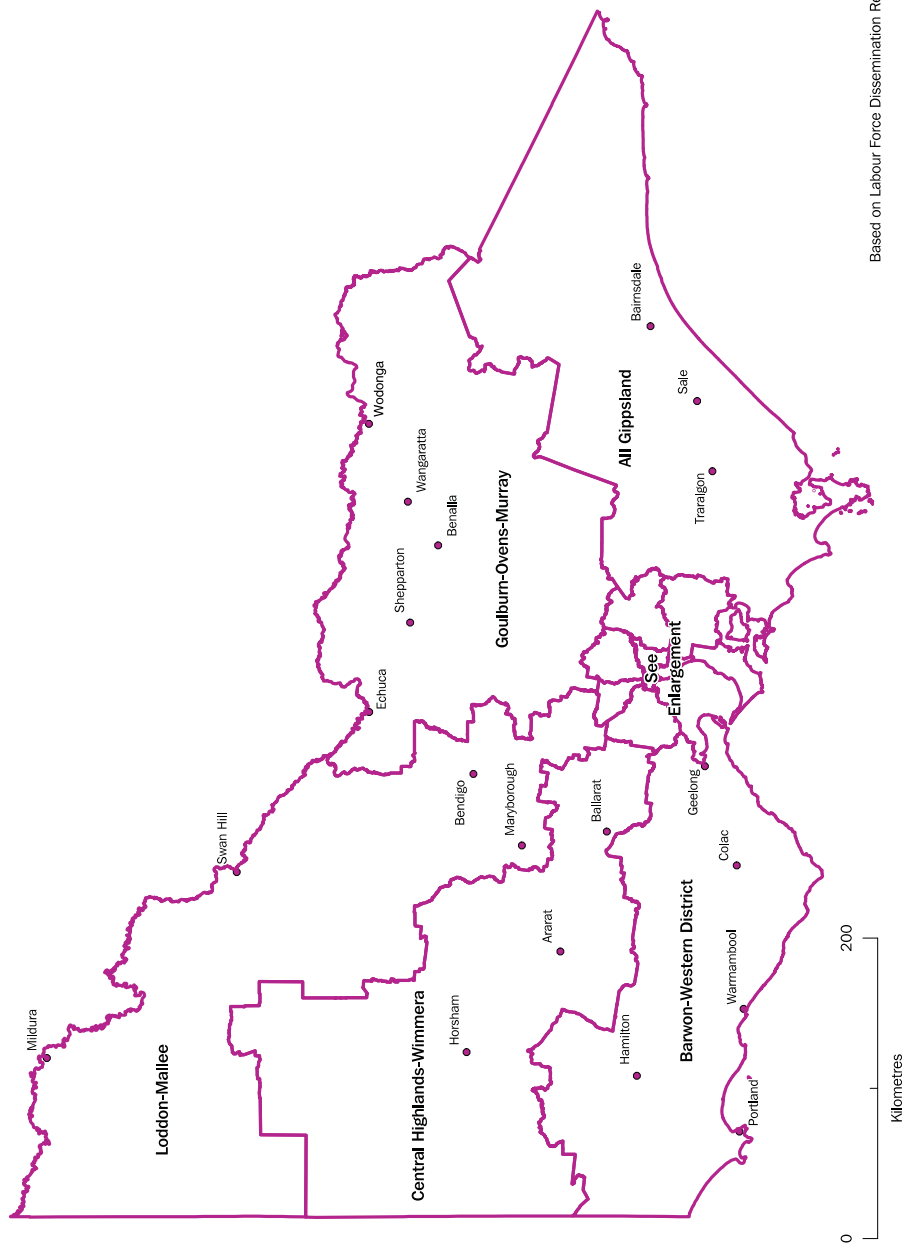

Appendix—Maps

Labour Force Dissemination Regions
Victoria

Based on Labour Force Dissemination Regions 1997

Labour Force Dissemination Regions

Enlargement - Melbourne Major Statistical Region

Based on Labour Force Dissemination Regions 1997

Statistical Divisions, Victoria

Barwon Statistical Division

Western District Statistical Division

Central Highlands Statistical Division

Wimmera Statistical Division

Mallee Statistical Division

Loddon Statistical Division

Moreland City, Northern Middle Melbourne, Hume City and Northern Outer Melbourne Statistical Subdivisions

Boroondara City, Eastern Middle Melbourne, Eastern Outer Melbourne Statistical Subdivisions, and Yarra Ranges Shire

Greater Dandenong City, South Eastern Outer Melbourne, Frankston City and Mornington Peninsula Shire Statistical Subdivisions