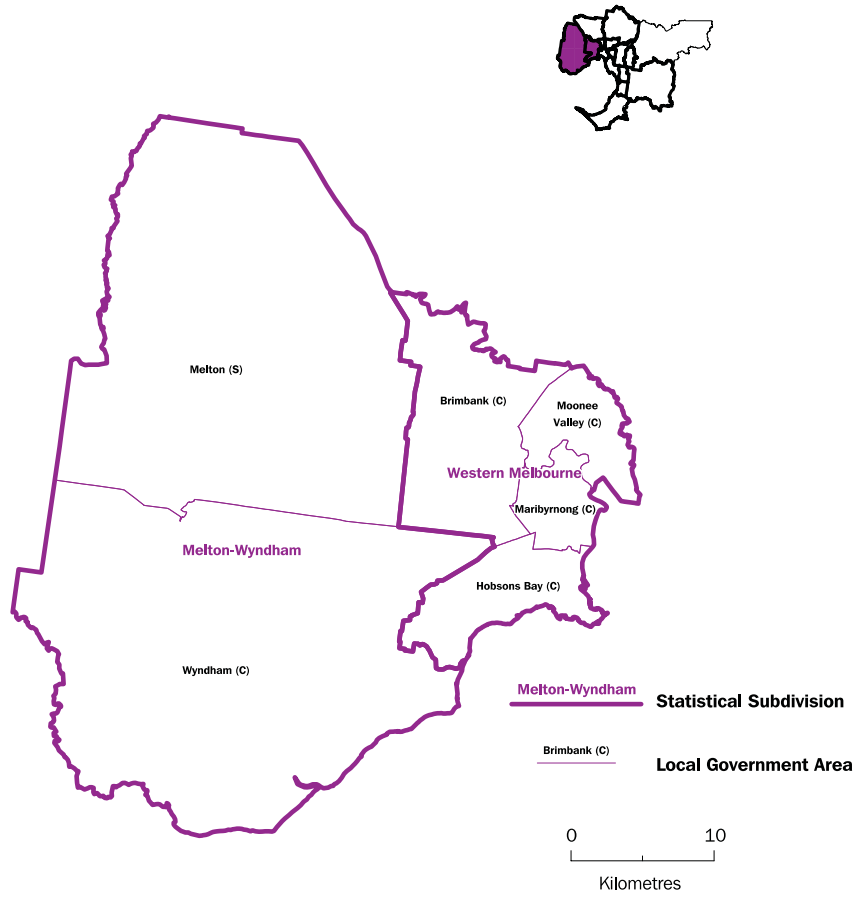

Appendix—Maps

Labour Force Dissemination Regions
Victoria

Based on Labour Force Dissemination Regions 1997

Labour Force Dissemination Regions

Enlargement - Melbourne Major Statistical Region

Based on Labour Force Dissemination Regions 1997

Goulburn Statistical Division

Ovens-Murray Statistical Division

East Gippsland Statistical Division

Gippsland Statistical Division

Inner Melbourne and Southern Melbourne Statistical Subdivisions

Western Melbourne and Melton-Wyndham Statistical Subdivisions

Moreland City, Northern Middle Melbourne, Hume City and Northern Outer Melbourne Statistical Subdivisions

Boroondara City, Eastern Middle Melbourne, Eastern Outer Melbourne Statistical Subdivisions, and Yarra Ranges Shire

Greater Dandenong City, South Eastern Outer Melbourne, Frankston City and Mornington Peninsula Shire Statistical Subdivisions