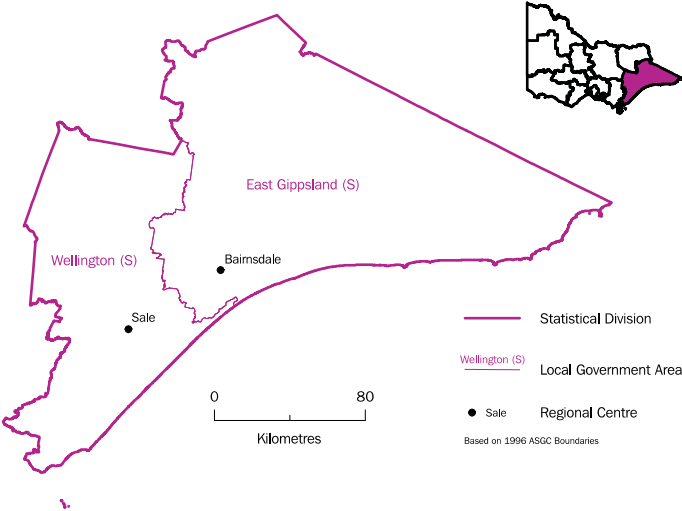

East Gippsland Statistical Division