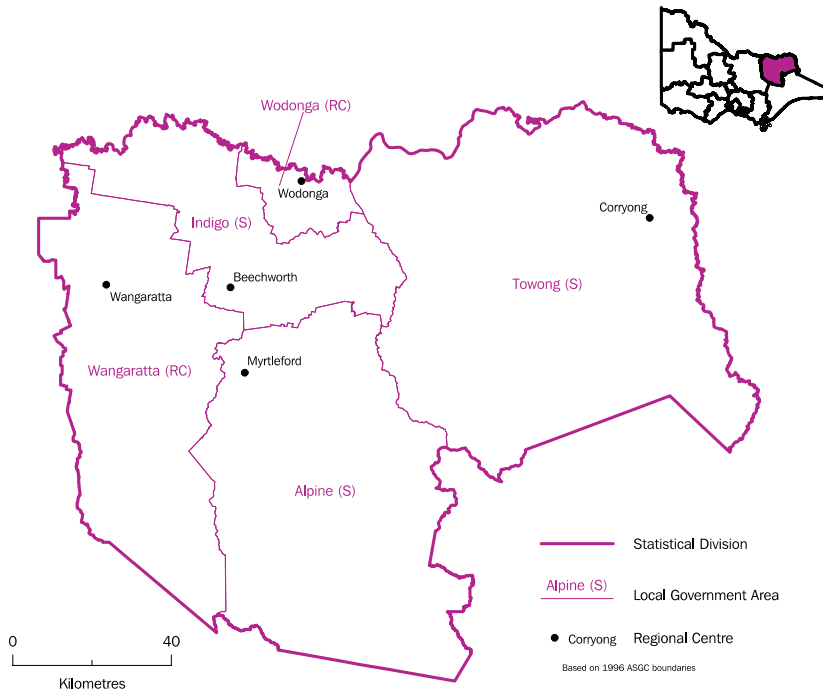

Ovens-Murray Statistical Division