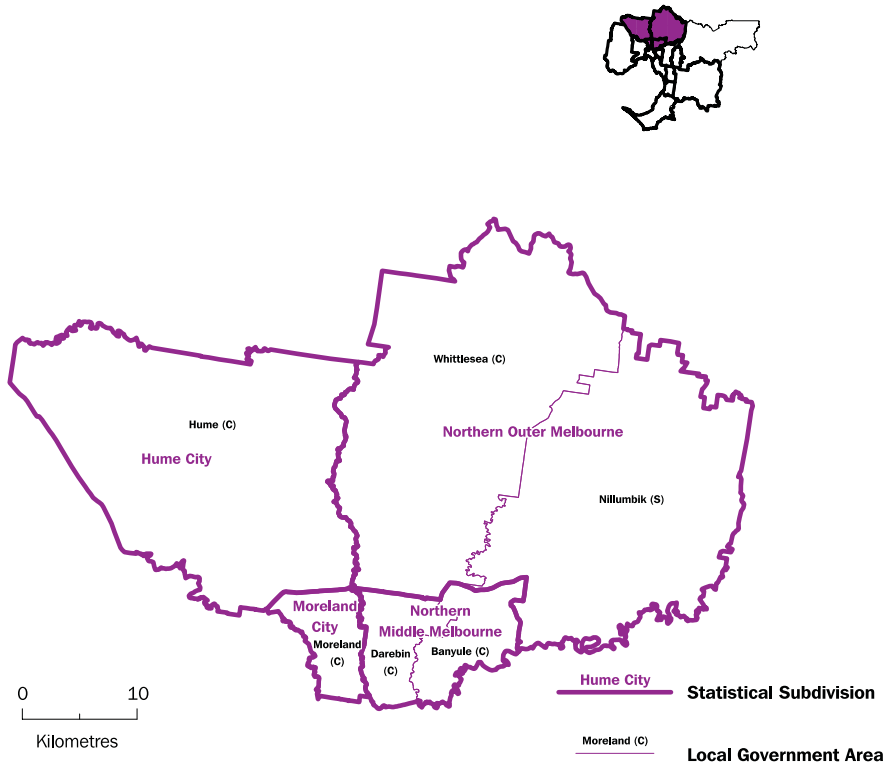

Appendix—Maps

Labour Force Dissemination Regions
Victoria

Based on Labour Force Dissemination Regions 1997

Labour Force Dissemination Regions

Enlargement - Melbourne Major Statistical Region

Based on Labour Force Dissemination Regions 1997

Statistical Divisions, Victoria

Barwon Statistical Division

Western District Statistical Division

Central Highlands Statistical Division

Wimmera Statistical Division

Mallee Statistical Division

Loddon Statistical Division

Goulburn Statistical Division

Ovens-Murray Statistical Division

East Gippsland Statistical Division

Gippsland Statistical Division

Inner Melbourne and Southern Melbourne Statistical Subdivisions

Western Melbourne and Melton-Wyndham Statistical Subdivisions

Moreland City, Northern Middle Melbourne, Hume City and Northern Outer Melbourne Statistical Subdivisions

Boroondara City, Eastern Middle Melbourne, Eastern Outer Melbourne Statistical Subdivisions, and Yarra Ranges Shire