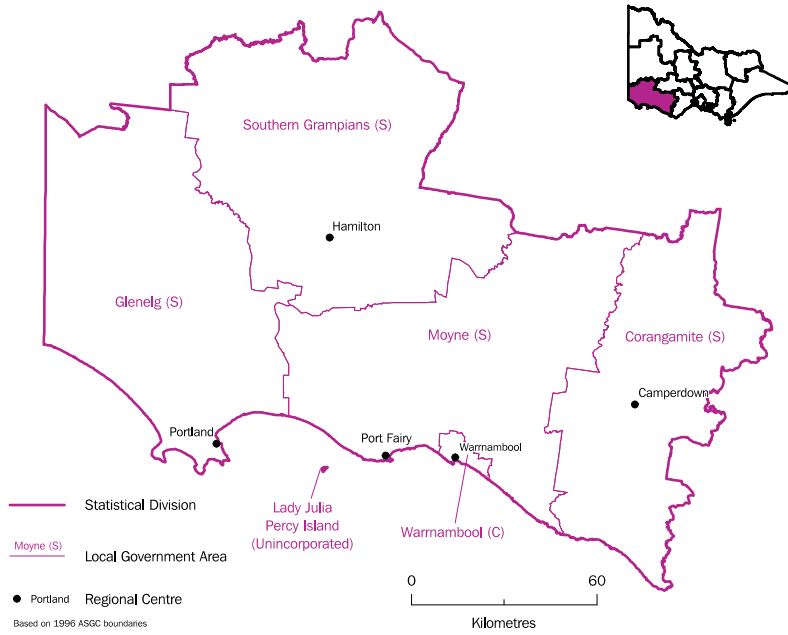

Appendix—Maps

Labour Force Dissemination Regions
Victoria

Based on Labour Force Dissemination Regions 1997

Labour Force Dissemination Regions

Enlargement - Melbourne Major Statistical Region

Based on Labour Force Dissemination Regions 1997

Statistical Divisions, Victoria

Barwon Statistical Division

Western District Statistical Division

Central Highlands Statistical Division

Wimmera Statistical Division

Mallee Statistical Division

Loddon Statistical Division

Moreland City, Northern Middle Melbourne, Hume City and Northern Outer Melbourne Statistical Subdivisions

Boroondara City, Eastern Middle Melbourne, Eastern Outer Melbourne Statistical Subdivisions, and Yarra Ranges Shire

Greater Dandenong City, South Eastern Outer Melbourne, Frankston City and Mornington Peninsula Shire Statistical Subdivisions