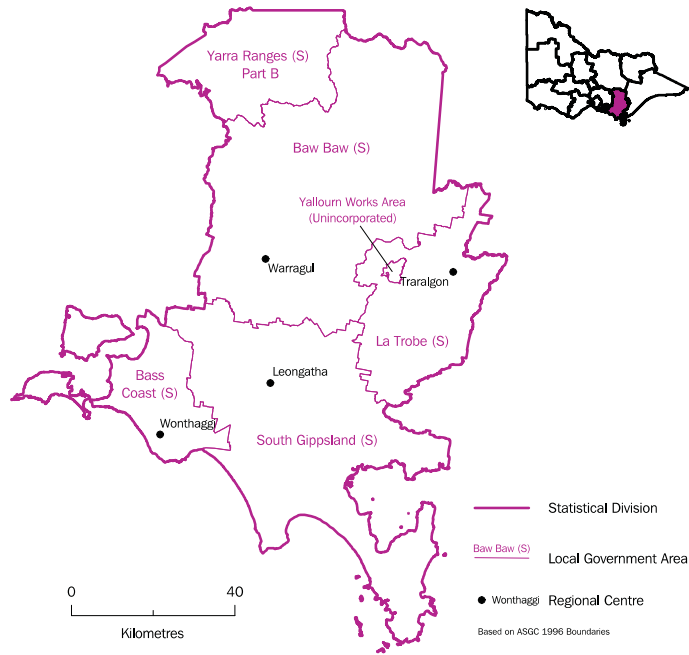

Appendix—Maps

Labour Force Dissemination Regions
Victoria

Based on Labour Force Dissemination Regions 1997

Labour Force Dissemination Regions

Enlargement - Melbourne Major Statistical Region

Based on Labour Force Dissemination Regions 1997

Statistical Divisions, Victoria

Barwon Statistical Division

Western District Statistical Division

Central Highlands Statistical Division

Wimmera Statistical Division

Mallee Statistical Division

Loddon Statistical Division

Goulburn Statistical Division

Ovens-Murray Statistical Division

East Gippsland Statistical Division

Gippsland Statistical Division

Inner Melbourne and Southern Melbourne Statistical Subdivisions

Western Melbourne and Melton-Wyndham Statistical Subdivisions

Moreland City, Northern Middle Melbourne, Hume City and Northern Outer Melbourne Statistical Subdivisions

Boroondara City, Eastern Middle Melbourne, Eastern Outer Melbourne Statistical Subdivisions, and Yarra Ranges Shire