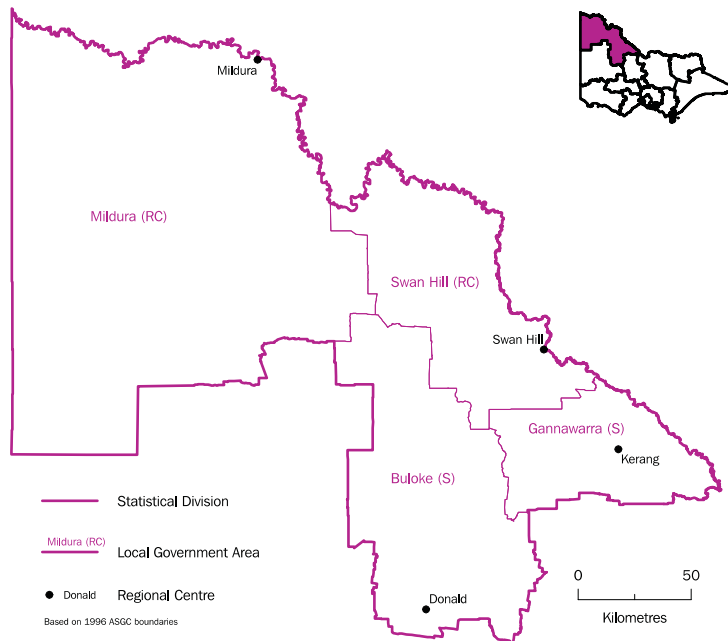

Appendix—Maps

Labour Force Dissemination Regions
Victoria

Based on Labour Force Dissemination Regions 1997

Labour Force Dissemination Regions

Enlargement - Melbourne Major Statistical Region

Based on Labour Force Dissemination Regions 1997

Statistical Divisions, Victoria

Barwon Statistical Division

Western District Statistical Division

Central Highlands Statistical Division

Wimmera Statistical Division

Mallee Statistical Division

Loddon Statistical Division

Goulburn Statistical Division

Ovens-Murray Statistical Division

East Gippsland Statistical Division

Gippsland Statistical Division

Inner Melbourne and Southern Melbourne Statistical Subdivisions

Western Melbourne and Melton-Wyndham Statistical Subdivisions

Greater Dandenong City, South Eastern Outer Melbourne, Frankston City and Mornington Peninsula Shire Statistical Subdivisions