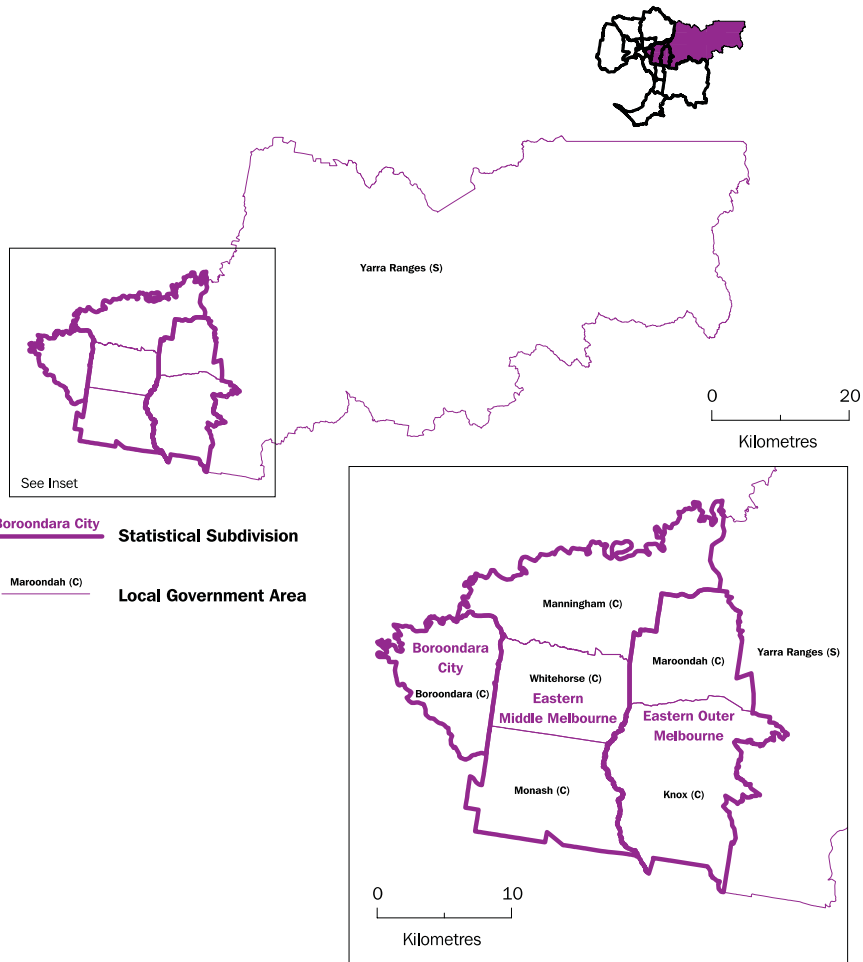

Appendix—Maps

Labour Force Dissemination Regions
Victoria

Based on Labour Force Dissemination Regions 1997

Labour Force Dissemination Regions

Enlargement - Melbourne Major Statistical Region

Based on Labour Force Dissemination Regions 1997

Statistical Divisions, Victoria

Barwon Statistical Division

Western District Statistical Division

Central Highlands Statistical Division

Wimmera Statistical Division

Mallee Statistical Division

Loddon Statistical Division

Moreland City, Northern Middle Melbourne, Hume City and Northern Outer Melbourne Statistical Subdivisions

Boroondara City, Eastern Middle Melbourne, Eastern Outer Melbourne Statistical Subdivisions, and Yarra Ranges Shire

Greater Dandenong City, South Eastern Outer Melbourne, Frankston City and Mornington Peninsula Shire Statistical Subdivisions