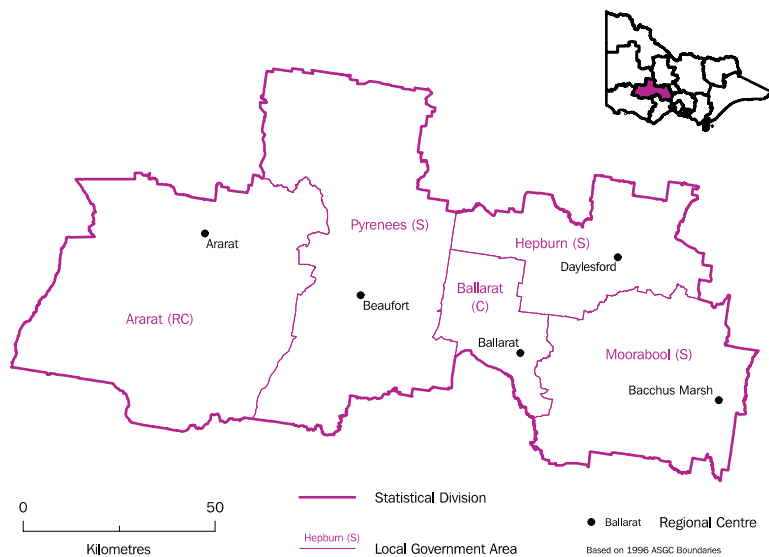

Appendix—Maps

Labour Force Dissemination Regions
Victoria

Based on Labour Force Dissemination Regions 1997

Labour Force Dissemination Regions

Enlargement - Melbourne Major Statistical Region

Based on Labour Force Dissemination Regions 1997

Statistical Divisions, Victoria

Barwon Statistical Division

Western District Statistical Division

Central Highlands Statistical Division

Wimmera Statistical Division

Mallee Statistical Division

Loddon Statistical Division

Goulburn Statistical Division

Ovens-Murray Statistical Division

East Gippsland Statistical Division

Gippsland Statistical Division

Inner Melbourne and Southern Melbourne Statistical Subdivisions

Western Melbourne and Melton-Wyndham Statistical Subdivisions

Greater Dandenong City, South Eastern Outer Melbourne, Frankston City and Mornington Peninsula Shire Statistical Subdivisions