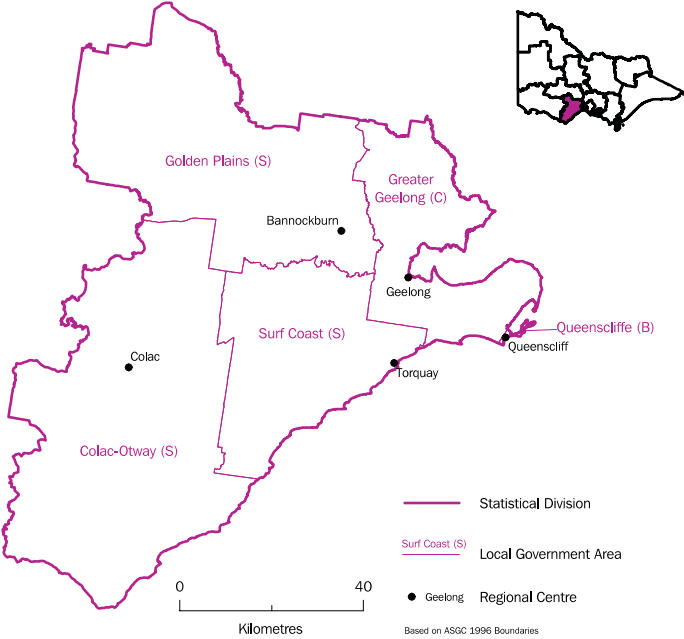

Appendix—Maps

Labour Force Dissemination Regions
Victoria

Based on Labour Force Dissemination Regions 1997

Labour Force Dissemination Regions

Enlargement - Melbourne Major Statistical Region

Based on Labour Force Dissemination Regions 1997

Statistical Divisions, Victoria

Barwon Statistical Division

Western District Statistical Division

Central Highlands Statistical Division

Wimmera Statistical Division

Mallee Statistical Division

Loddon Statistical Division

Moreland City, Northern Middle Melbourne, Hume City and Northern Outer Melbourne Statistical Subdivisions

Boroondara City, Eastern Middle Melbourne, Eastern Outer Melbourne Statistical Subdivisions, and Yarra Ranges Shire

Greater Dandenong City, South Eastern Outer Melbourne, Frankston City and Mornington Peninsula Shire Statistical Subdivisions