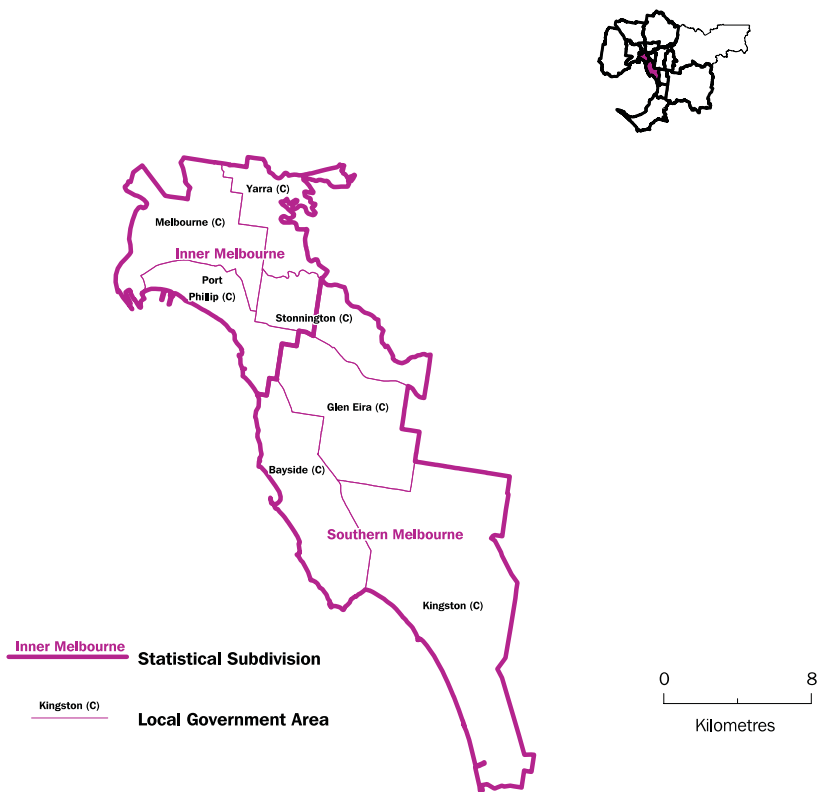

Inner Melbourne and Southern Melbourne Statistical Subdivisions