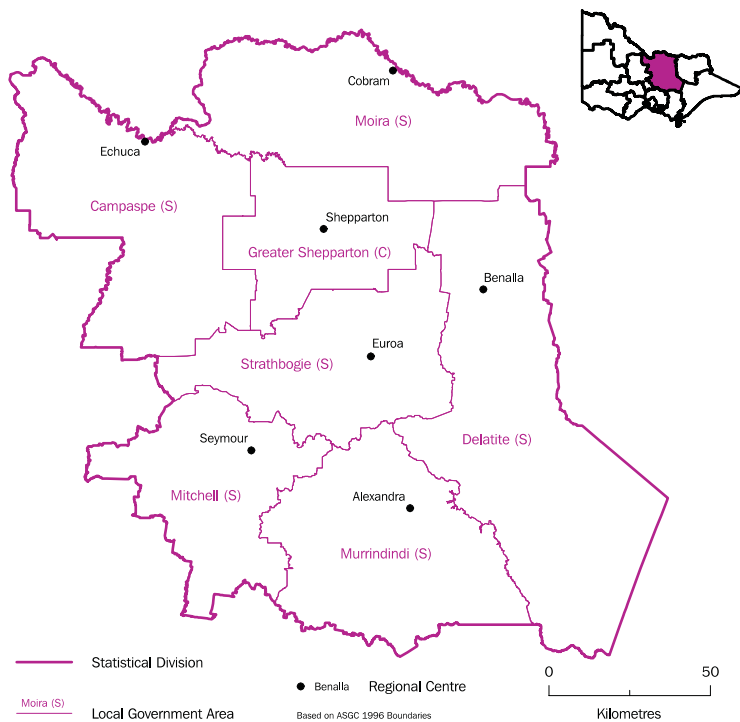

Goulburn Statistical Division