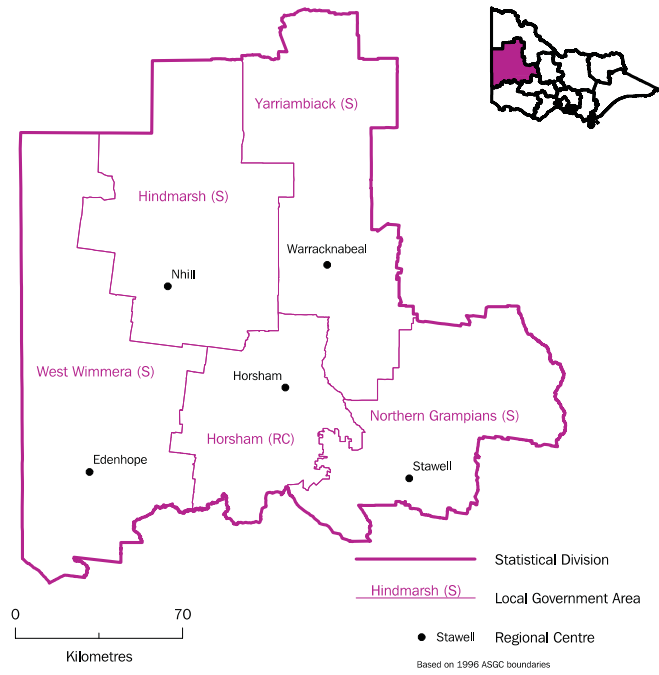

Appendix—Maps

Labour Force Dissemination Regions
Victoria

Based on Labour Force Dissemination Regions 1997

Labour Force Dissemination Regions

Enlargement - Melbourne Major Statistical Region

Based on Labour Force Dissemination Regions 1997

Statistical Divisions, Victoria

Barwon Statistical Division

Western District Statistical Division

Central Highlands Statistical Division

Wimmera Statistical Division

Mallee Statistical Division

Loddon Statistical Division

Goulburn Statistical Division

Ovens-Murray Statistical Division

East Gippsland Statistical Division

Gippsland Statistical Division

Inner Melbourne and Southern Melbourne Statistical Subdivisions

Western Melbourne and Melton-Wyndham Statistical Subdivisions

Greater Dandenong City, South Eastern Outer Melbourne, Frankston City and Mornington Peninsula Shire Statistical Subdivisions